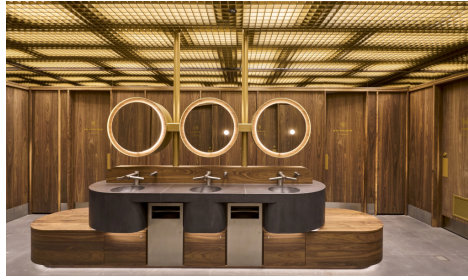

## New Fitout

124 Exhibition St is a striking fusion of the contemporary and the historic merges in the recent fitout of an aged building. The innovative vision manifests through the suspension of panel lights at random heights above the grid ceiling, creating an aesthetically pleasing display. Adding to the allure, all lights are Dali-controlled, enabling individual dimming. This clever implementation results in a captivating, uneven pattern of light that dances across the grid, introducing a modern dynamic to the space. The careful balance between innovation and preservation showcases a thoughtful approach to design, seamlessly breathing new life into the old building while honouring its inherent charm.