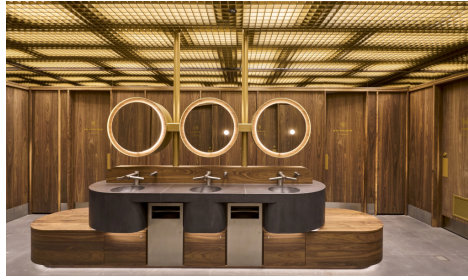

124 Exhibition St Melbourne 4