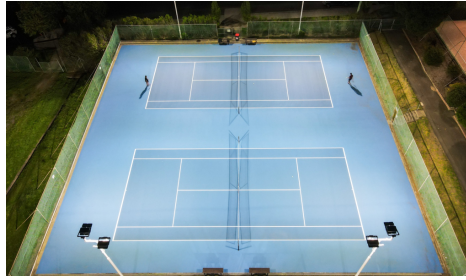

Ss 0041 Domain Tennis