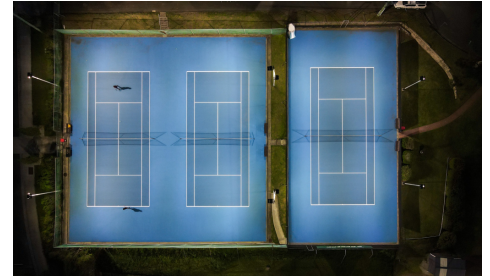

Ss 0019 Domain Tennis