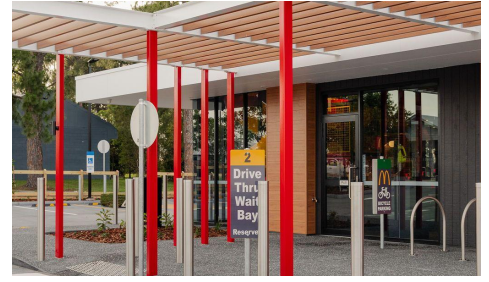

McDonalds Rothwell 4