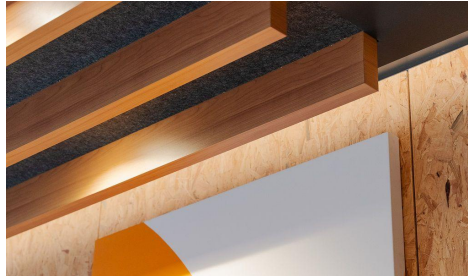

McDonalds Rothwell 3