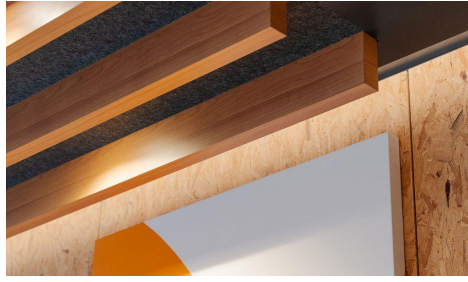

McDonalds Rothwell 3