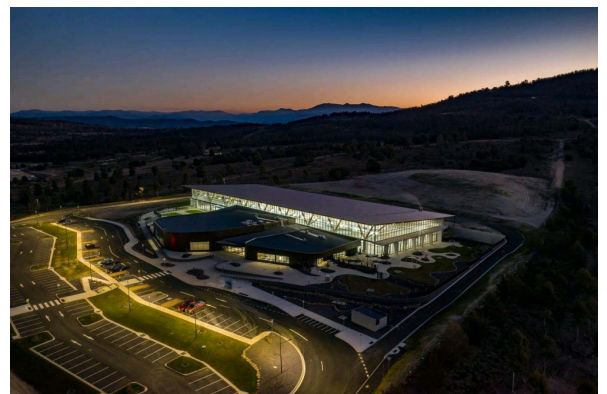

Stromlo at Night