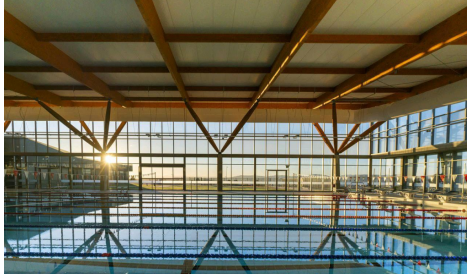

Sports

Competition Pool

Stromlo Leisure Centre

New Development

The Stromlo Leisure Centre is a brand new world-class facility, boasting an eight lane 50 metre lap and competition pool, 20 metre learn to swim pool, a toddler's pool and splash park, gym facilities, café, creche and swim store. It offers Canberra residents access to world class programs like Learn to Swim, group fitness, swim squads and personal training.

Using the premium Rhyne 200W Floodlight in combination with the Vertex Floodlight series, an average of 600 lux is achieved over the competition pool, providing sufficient and uniform illumination for competition standards. To withstand the highly humid and corrosive environment, an anti-condensation coating was applied on the frosted glass lens and a double thickness anti-corrosive powdercoat was selected for the finish. Silicone encapsulation of the PCBs, and silicone coating around the wire joints with 316 Stainless Steel screws further enhances protection against the elements. The centre serves more than 100,000 Canberrans as a thriving hub for sport and recreation in the ACT.

Stromlo at Night

Stromlo at Night

Competition Pool

Splash Park

Competition Pool

Stromlo Exterior

Stromlo Leisure Centre

Products Used