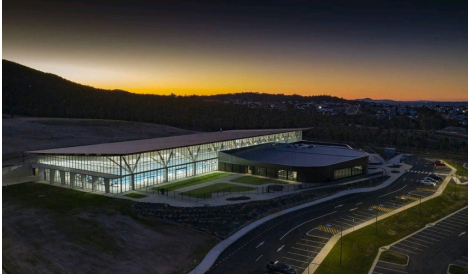

Sports

Competition Pool

Stromlo Leisure Centre

New Development

The Stromlo Leisure Centre is a brand new world-class facility, boasting an eight lane 50 metre lap and competition pool, 20 metre learn to swim pool, a toddler's pool and splash park, gym facilities, café, creche and swim store. It offers Canberra residents access to world class programs like Learn to Swim, group fitness, swim squads and personal training.

Using the premium Rhyne 200W Floodlight in combination with the Vertex Floodlight series, an average of 600 lux is achieved over the competition pool, providing sufficient and uniform illumination for competition standards. To withstand the highly humid and corrosive environment, an anti-condensation coating was applied on the frosted glass lens and a double thickness anti-corrosive powdercoat was selected for the finish. Silicone encapsulation of the PCBs, and silicone coating around the wire joints with 316 Stainless Steel screws further enhances protection against the elements. The centre serves more than 100,000 Canberrans as a thriving hub for sport and recreation in the ACT.

Stromlo at Night

Stromlo at Night

Competition Pool

Splash Park

Competition Pool

Stromlo Exterior

Stromlo Leisure Centre

Products Used