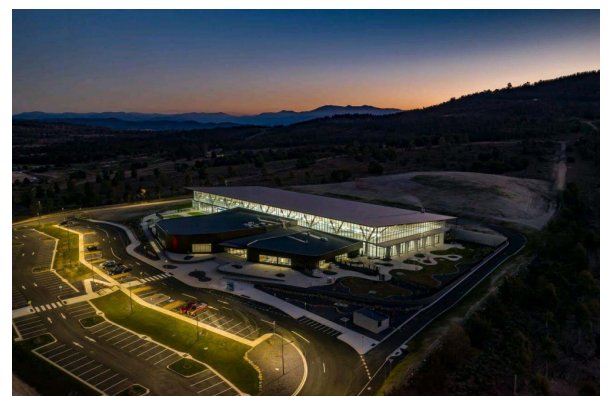

Stromlo at Night