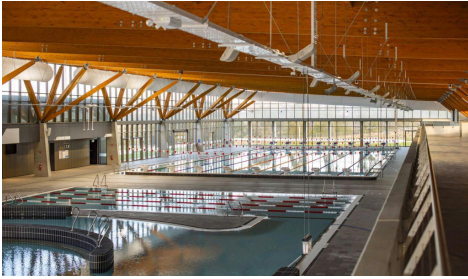

Sports

Competition Pool

Stromlo Leisure Centre

New Development

The Stromlo Leisure Centre is a brand new world-class facility, boasting an eight lane 50 metre lap and competition pool, 20 metre learn to swim pool, a toddler's pool and splash park, gym facilities, café, creche and swim store. It offers Canberra residents access to world class programs like Learn to Swim, group fitness, swim squads and personal training.

Using the premium Rhyne 200W Floodlight in combination with the Vertex Floodlight series, an average of 600 lux is achieved over the competition pool, providing sufficient and uniform illumination for competition standards. To withstand the highly humid and corrosive environment, an anti-condensation coating was applied on the frosted glass lens and a double thickness anti-corrosive powdercoat was selected for the finish. Silicone encapsulation of the PCBs, and silicone coating around the wire joints with 316 Stainless Steel screws further enhances protection against the elements. The centre serves more than 100,000 Canberrans as a thriving hub for sport and recreation in the ACT.

Stromlo at Night

Stromlo at Night

Competition Pool

Splash Park

Competition Pool

Stromlo Exterior

Stromlo Leisure Centre

Products Used