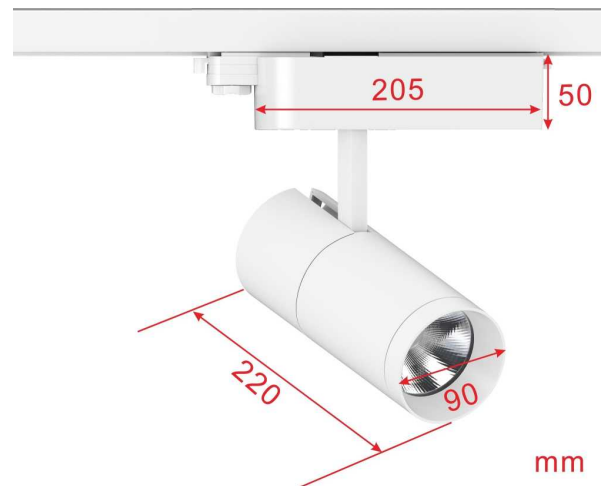

VARIATIONS

LC5106D-18	ALPHA 25W Tracklight, Black, 18°, DALI, 3000K, 1900lm
LC5106D-25	ALPHA 25W Tracklight, Black, 25°, DALI, 3000K, 1900lm
LC5300D-25	ALPHA 25W Tracklight, White, 25°, DALI, 3000K, 1900lm
LC5106D-40	ALPHA 25W Tracklight, Black, 40°, DALI, 3000K, 1900lm
LC5100D-40	ALPHA 25W Tracklight, White, 40°, DALI, 3000K, 1900lm
LC5101D-40	ALPHA 25W Tracklight, White, 40°, DALI, 4000K, 2000lm
LC5186D-40	ALPHA 25W Tracklight, Black, 40°, DALI, 4000K, 2000lm