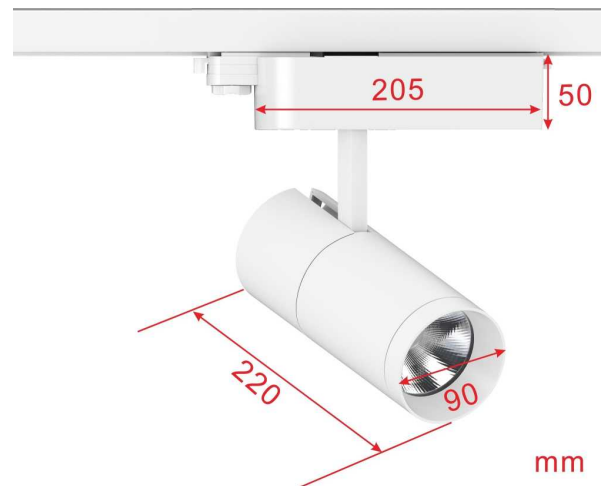

SPECIFICATIONS

Material Specifications

Material	Aluminium
Finish	Powder Coat
Dimensions	Head 90mm Dia x 220mm(L)
Adjustment	90° tilt, 359° rotation
Application	3-Wire Track
Options	Black Ring, Oblique Ring
Warranty	5 Year Replacement

Electrical Specifications

Power Supply	Integrated Tridonic Driver 700mA, DALI Dim
Input Voltage	240V
Connection Method	3 Circuit Track. Sold Separately

Optic Specifications

Light Source	28W Citizen LED
Beam Angle	40° (18° / 25° options)
CRI	90Ra
Colour Deviation	SDCM ≤ 3
Rated Lifetime (L80B20)	50,000 Hrs