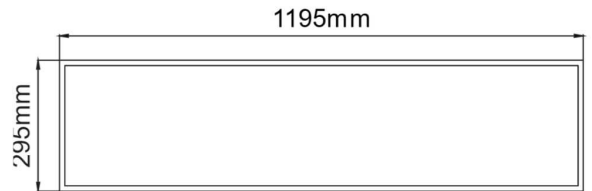

Material Specifications

Material	Aluminium Frame, PS Diffuser
Finish	RAL9016 Traffic White
Dimensions	1195mm x 295mm x 30mm
Ingress Protection	IP20
Options	Suitable for T-Bar or Plaster Recess only
Weight	1.76Kg
Warranty	5 Year Replacement

Optic Specifications

Light Source	2835 SMD
Nominal Lumens	2600lm (4000K)
CRI	80Ra
Beam Angle	120°
Colour Deviation	SDCM ≤ 5
UGR	<22
Reported L70 (Hours)	>60,000 Hrs

VARIATIONS

LC7710	APEX 26W 1200x300 Panel Light, White, Non-Dim, 4000K
---------------	--