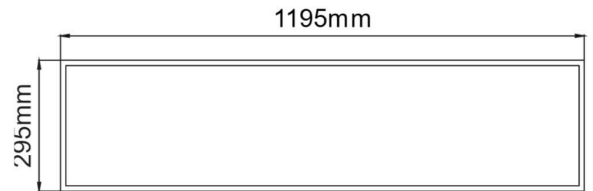

Material Specifications

Material	Aluminium Frame, PS Diffuser
Finish	RAL9016 Traffic White
Dimensions	1195mm x 295mm x 30mm
Ingress Protection	IP20
Options	Suitable for T-Bar or Plaster Recess only
Weight	1.76Kg
Warranty	5 Year Replacement

Optic Specifications

Light Source	2835 SMD
Nominal Lumens	2600lm (4000K)
CRI	80Ra
Beam Angle	120°
Colour Deviation	SDCM ≤ 5
UGR	<22
Reported L70 (Hours)	>60,000 Hrs

VARIATIONS

LC7710 APEX 26W 1200x300 Panel Light, White, Non-Dim, 4000K