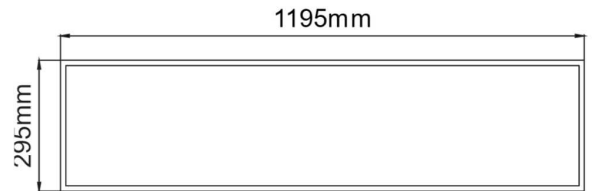

SPECIFICATIONS

Material Specifications

Material	Aluminium Frame, PS Diffuser
Finish	RAL9016 Traffic White
Dimensions	1195mm x 295mm x 30mm
Ingress Protection	IP20
Options	Suitable for T-Bar or Plaster Recess only
Weight	1.76Kg
Warranty	5 Year Replacement

Optic Specifications

Light Source	2835 SMD
Nominal Lumens	2600lm (4000K)
CRI	80Ra
Beam Angle	120°
Colour Deviation	SDCM ≤ 5
UGR	<22
Reported L70 (Hours)	>60,000 Hrs

VARIATIONS

LC7710 APEX 26W 1200x300 Panel Light, White, Non-Dim, 4000K