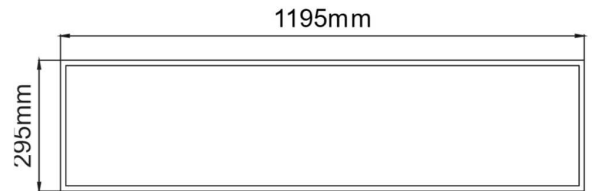

Flicker Free

SPECIFICATIONS

Material Specifications

Material	Aluminium Frame, PS Diffuser
Finish	RAL9016 Traffic White
Dimensions	1195mm x 295mm x 30mm
Ingress Protection	IP20
Options	Suitable for T-Bar or Plaster Recess only
Weight	1.76Kg
Warranty	5 Year Replacement

Optic Specifications

Light Source	2835 SMD
Nominal Lumens	3600lm (4000K)
CRI	80Ra
Beam Angle	120°
Colour Deviation	SDCM ≤ 5
UGR	<22
Reported L70 (Hours)	>54,000 Hrs

VARIATIONS

LC7715 Apex 36W 1200x300 Panel Light, White, Non-Dim, 4000K