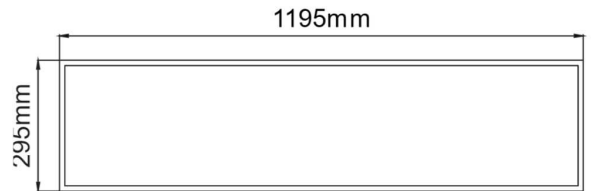

Flicker Free

SPECIFICATIONS

Material Specifications

Material	Aluminium Frame, PS Diffuser
Finish	RAL9016 Traffic White
Dimensions	1195mm x 295mm x 30mm
Ingress Protection	IP20
Options	Suitable for T-Bar or Plaster Recess only
Weight	1.76Kg
Warranty	5 Year Replacement

Optic Specifications

Light Source	2835 SMD
Nominal Lumens	3600lm (4000K)
CRI	80Ra
Beam Angle	120°
Colour Deviation	SDCM ≤ 5
UGR	<22
Reported L70 (Hours)	>54,000 Hrs

VARIATIONS

LC7715	Apex 36W 1200x300 Panel Light, White, Non-Dim, 4000K
---------------	--