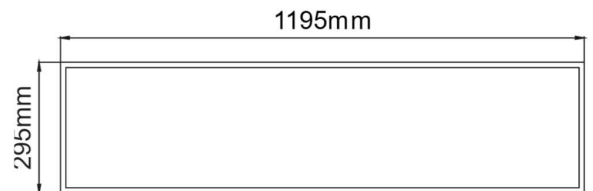

Flicker Free

SPECIFICATIONS

Material Specifications

Material	Aluminium Frame, PS Diffuser
Finish	RAL9016 Traffic White
Dimensions	1195mm x 295mm x 30mm
Ingress Protection	IP20
Options	Suitable for T-Bar or Plaster Recess only
Weight	1.76Kg
Warranty	5 Year Replacement

Optic Specifications

Light Source	2835 SMD
Nominal Lumens	3600lm (4000K)
CRI	80Ra
Beam Angle	120°
Colour Deviation	SDCM ≤ 5
UGR	<22
Reported L70 (Hours)	>54,000 Hrs

VARIATIONS

LC7715 Apex 36W 1200x300 Panel Light, White, Non-Dim, 4000K