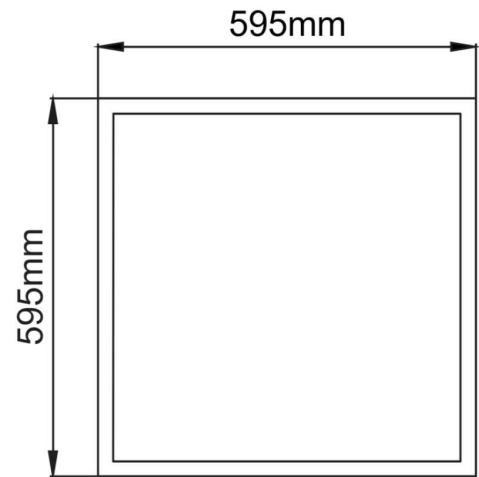

#### Material Specifications

<b>Material</b>	Aluminium Frame, PS Diffuser
<b>Finish</b>	RAL9016 Traffic White
<b>Dimensions</b>	595mm x 595mm x 30mm
<b>Ingress Protection</b>	IP20
<b>Options</b>	Suitable for T-Bar or Plaster Recess only
<b>Weight</b>	1.76Kg
<b>Warranty</b>	5 Year Replacement

#### Optic Specifications

<b>Light Source</b>	2835 SMD
<b>Nominal Lumens</b>	3773lm
<b>CRI</b>	80Ra
<b>Beam Angle</b>	120°
<b>UGR</b>	<22
<b>Reported L70 (Hours)</b>	>60,000 Hrs