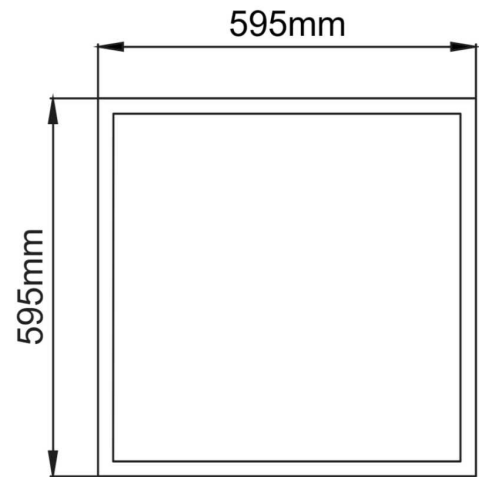

APEX 36W

Backlit Panel Light 600x600

dynamic series

Efficient. Cutting Edge. Reliable

APEX 36W Backlit Panel Light 600x600. These Panel lights are perfect as ceiling lights for T-BAR grid ceilings, or by using a plaster recessed frame. Ideal for commercial applications, including office spaces.

No Light Guide Plate, No Yellowing. Standard Flicker Free.

IP20

Flicker Free

SPECIFICATIONS

Material Specifications

Material	Aluminium Frame, PS Diffuser
Finish	RAL9016 Traffic White
Dimensions	595mm x 595mm x 30mm
Ingress Protection	IP20
Options	Suitable for T-Bar or Plaster Recess only
Weight	1.76Kg
Warranty	5 Year Replacement

Optic Specifications

Light Source	2835 SMD
Nominal Lumens	3773lm
CRI	80Ra
Beam Angle	120°
UGR	<22
Reported L70 (Hours)	>60,000 Hrs

VARIATIONS

LC7705	Apex 36W 600x600 Panel Light, White, 120°, Non-Dim, 4000K, 3773lm
---------------	---