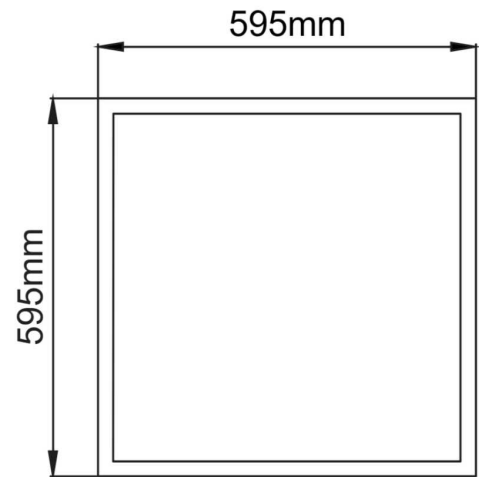

APEX 36W

Backlit Panel Light 600x600

dynamic series

Efficient. Cutting Edge. Reliable

APEX 36W Backlit Panel Light 600x600. These Panel lights are perfect as ceiling lights for T-BAR grid ceilings, or by using a plaster recessed frame. Ideal for commercial applications, including office spaces.

No Light Guide Plate, No Yellowing. Standard Flicker Free.

Flicker Free

SPECIFICATIONS

Material Specifications

Material	Aluminium Frame, PS Diffuser
Finish	RAL9016 Traffic White
Dimensions	595mm x 595mm x 30mm
Ingress Protection	IP20
Options	Suitable for T-Bar or Plaster Recess only
Weight	1.76Kg
Warranty	5 Year Replacement

Optic Specifications

Light Source	2835 SMD
Nominal Lumens	3773lm
CRI	80Ra
Beam Angle	120°
UGR	<22
Reported L70 (Hours)	>60,000 Hrs

VARIATIONS

LC7705 Apex 36W 600x600 Panel Light, White, 120°, Non-Dim, 4000K, 3773lm