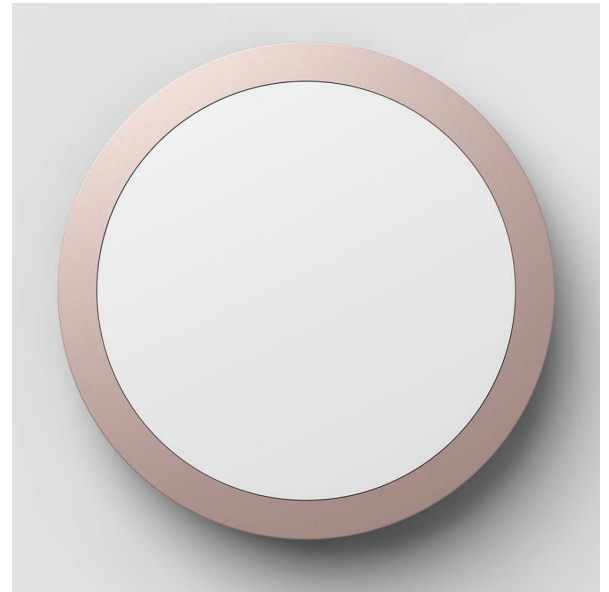

**diomede**

let there be light

## Round Oyster Light

The ARIA 13W Round Oyster Light is an architectural oyster light, designed for ultimate versatility and ease of installation with ceiling or wall mounting options. Ideal for illuminating outdoor commercial applications with an IP65 rating that ensures it is watertight, dustproof and durable for any weather condition. Premium Quality, Italian Made product.