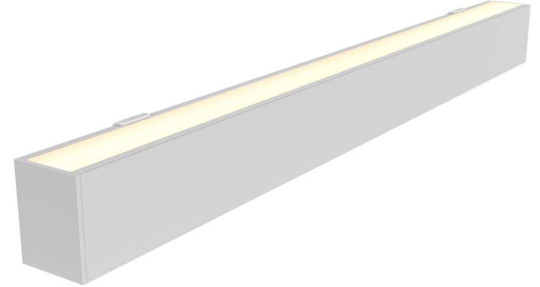

Classic Series

Proven. Quality. Customisable

ASTON MK-II 45W

Direct/Indirect Wall Light 1121mm

The ASTON MK-II 45W Wall Direct/Indirect Linear Series are a sleek, modern style perfect for commercial architecture. Architectural linear suspensions bring clean lines to commercial interiors. Our sleek, stylish LED linear suspensions offer highly effective and efficient lighting solutions for schools, libraries, office spaces, and retail outlets. This style is also available in suspended, wall-mounted and recessed.

The MK-II features a low-glare, prismatic diffuser.

SPECIFICATIONS

Material Specifications

Material	1.0mm Aluminium Housing, with Opal Acrylic Diffuser
Finish	Powdercoat
Ingress Protection	IP44
Dimensions	1121mm(L) x 65mm(W) x 88mm(D)
Warranty	5 Year Replacement

LC8614WD ASTON Linear Wall Light, 30W Direct/ 15W Indirect, White, DALI, 4000K

LC8614W ASTON Linear Wall Light, 30W Direct/ 15W Indirect, White, Non-Dim, 4000K

Classic Series

Proven. Quality. Customisable