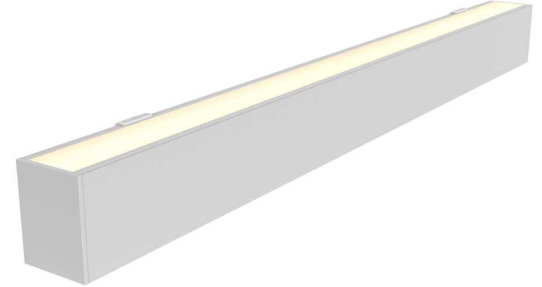

Classic Series

Proven. Quality. Customisable

ASTON MK-II 45W

Direct/Indirect Wall Light 1121mm

The ASTON MK-II 45W Wall Direct/Indirect Linear Series are a sleek, modern style perfect for commercial architecture. Architectural linear suspensions bring clean lines to commercial interiors. Our sleek, stylish LED linear suspensions offer highly effective and efficient lighting solutions for schools, libraries, office spaces, and retail outlets. This style is also available in suspended, wall-mounted and recessed.

The MK-II features a low-glare, prismatic diffuser.

SPECIFICATIONS

Material Specifications

Material	1.0mm Aluminium Housing, with Opal Acrylic Diffuser
Finish	Powdercoat
Ingress Protection	IP44
Dimensions	1121mm(L) x 65mm(W) x 88mm(D)
Warranty	5 Year Replacement

LC8614WD ASTON Linear Wall Light, 30W Direct/ 15W Indirect, White, DALI, 4000K

LC8614W ASTON Linear Wall Light, 30W Direct/ 15W Indirect, White, Non-Dim, 4000K

Classic Series

Proven. Quality. Customisable