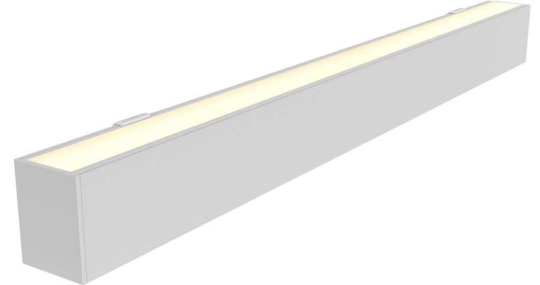

Classic Series

Proven. Quality. Customisable

ASTON MK-II 45W

Direct/Indirect Wall Light 1121mm

The ASTON MK-II 45W Wall Direct/Indirect Linear Series are a sleek, modern style perfect for commercial architecture. Architectural linear suspensions bring clean lines to commercial interiors. Our sleek, stylish LED linear suspensions offer highly effective and efficient lighting solutions for schools, libraries, office spaces, and retail outlets. This style is also available in suspended, wall-mounted and recessed.

The MK-II features a low-glare, prismatic diffuser.

SPECIFICATIONS

Material Specifications

Material	1.0mm Aluminium Housing, with Opal Acrylic Diffuser
Finish	Powdercoat
Ingress Protection	IP44
Dimensions	1121mm(L) x 65mm(W) x 88mm(D)
Warranty	5 Year Replacement

LC8614WD ASTON Linear Wall Light, 30W Direct/ 15W Indirect, White, DALI, 4000K

LC8614W ASTON Linear Wall Light, 30W Direct/ 15W Indirect, White, Non-Dim, 4000K

Classic Series

Proven. Quality. Customisable