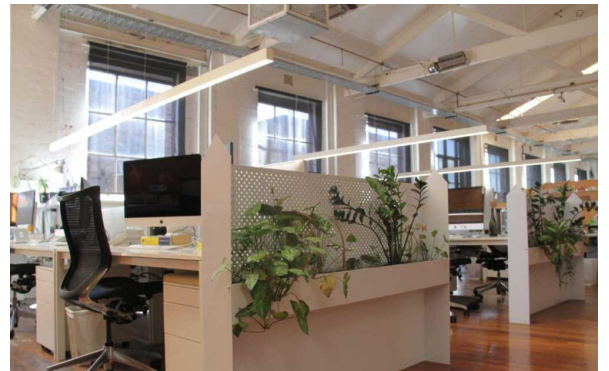

VARIATIONS

LC8723W	ASTON MK-II 60W Suspended, White, 85°, Non-Dim, 3000K
LC8723WD	ASTON MK-II 60W Suspended, White, 85°, DALI, 3000K
LC8723B	ASTON MK-II 60W Suspended, Black, 85°, Non-Dim, 3000K
LC8723BD	ASTON MK-II 60W Suspended, Black, 85°, DALI, 3000K
LC8724W	ASTON MK-II 60W Suspended, White, 85°, Non-Dim, 4000K
LC8724WD	ASTON MK-II 60W Suspended, White, 85°, DALI, 4000K
LC8724WZ	ASTON MK-II 60W Suspended, White, 85°, 0-10V Dim, 4000K
LC8724B	ASTON MK-II 60W Suspended, Black, 85°, Non-Dim, 4000K
LC8724BD	ASTON MK-II 60W Suspended, Black, 85°, DALI, 4000K
LC8724S	ASTON MK-II 60W Suspended, Silver, 85°, Non-Dim, 4000K
LC8724SD	ASTON MK-II 60W Suspended, Silver, 85°, DALI, 4000K
LC8723BZ	ASTON MK-II 60W Suspended, Black, 85°, 0-10V Dim, 3000K