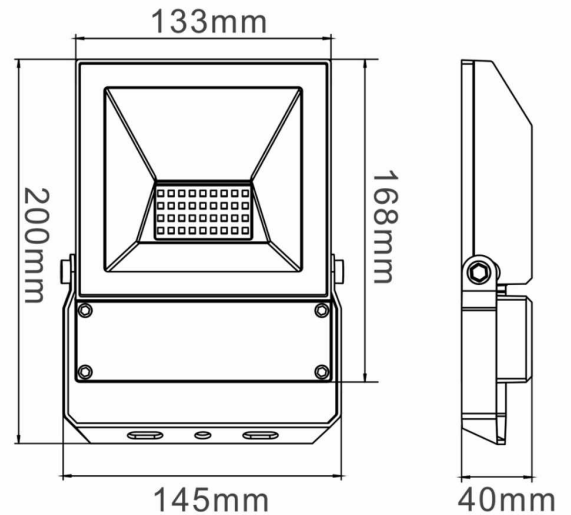

VARIATIONS

LC2422 AZTEC 20W Floodlight 240V, Black, 120°, Non-Dim, 5700K, 2,353lm