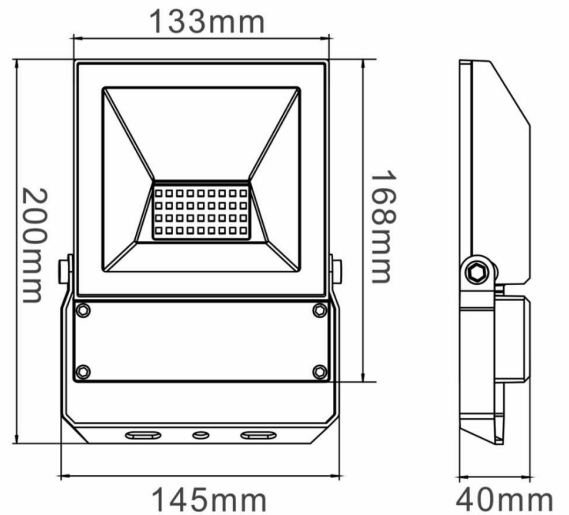

VARIATIONS

LC2422 AZTEC 20W Floodlight 240V, Black, 120°, Non-Dim, 5700K, 2,353lm