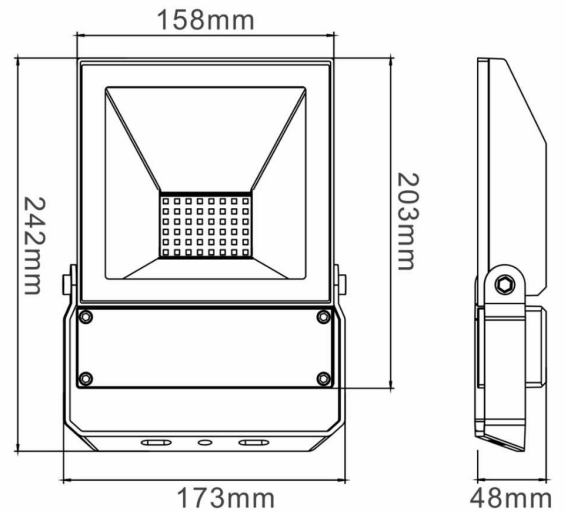

Optic Specifications

Light Source	CREE LED, 48 pcs SMD 2835
Delivered Lumens	6,022lm
Efficacy	132.5 lm/W
Beam Angle	120°
CRI	Ra 81
Reported L70 (Hours)	> 54,000 Hrs
Calculated L70 (Hours)	135,000 Hrs