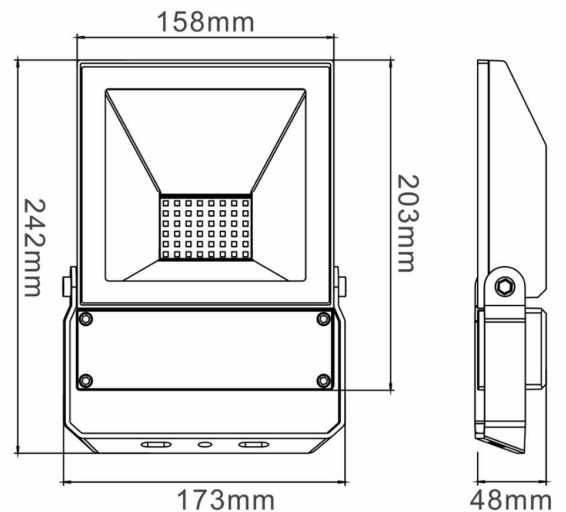

Optic Specifications

Light Source	CREE LED, 48 pcs SMD 2835
Delivered Lumens	6,022lm
Efficacy	132.5 lm/W
Beam Angle	120°
CRI	Ra 81
Reported L70 (Hours)	> 54,000 Hrs
Calculated L70 (Hours)	135,000 Hrs