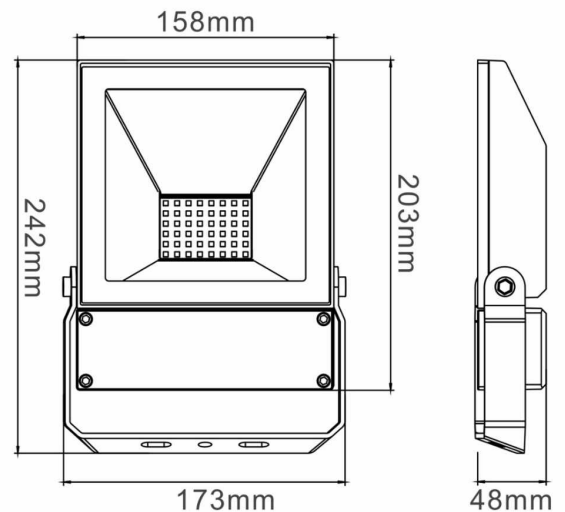

Optic Specifications

Light Source	Lumileds LED, 100 pcs SMD 3030
Delivered Lumens	7500lm (5700K)
Beam Angle	120°
CRI	80Ra
Calculated L70 (Hours)	135,000 Hrs
Reported L70 (Hours)	> 54,000 Hrs