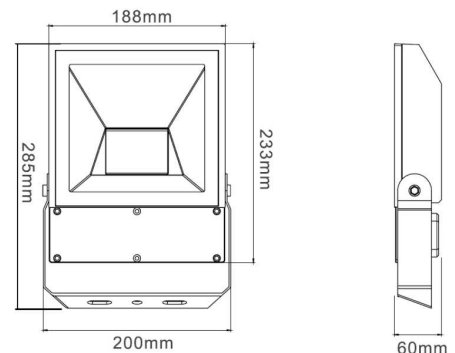

#### Material Specifications

<b>Material</b>	Aluminium Die-Cast Housing, Tempered Glass
<b>Finish</b>	AkzoNobel Powder Coat
<b>Colour</b>	Black (Standard), White (Special Order)
<b>Dimensions</b>	200mm(L) x 60mm(W) x 233mm(H)
<b>Maximum Projected Area</b>	0.057m <sup>2</sup>
<b>Ingress Protection</b>	IP65
<b>Impact Rating</b>	IK08
<b>Weight</b>	2.36 Kg
<b>Warranty</b>	5 Year Replacement