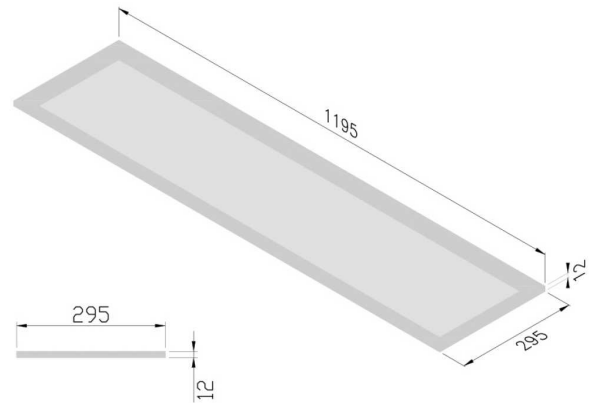

Classic Series

Proven. Quality. Customisable

BLAIZE 24W

Rectangle Panel Light 1200x300

The BLAIZE 24W Panel Light 1200x300 is at the leading edge of commercial lighting. With an optical diffuser, the LED panel light delivers a smooth, flawless wall of illumination without visible bulbs or hot spots. Mount with our suspension kit, plaster recess kit or surface mount kit. Dimmable driver available.

Flicker Free

SPECIFICATIONS

Material Specifications

Material	White Aluminium Frame. PMMA
Dimensions	1195mm (L) x 295mm (W) x 12mm (D)
Ingress Protection	IP44
Warranty	5 Year Replacement
Weight	3.2Kg
Accessories	Surface Mount, Plaster Recess & Suspension Kits

Optic Specifications

Light Source	24W Epistar, 2-side Edge lit
Efficacy	120lm/W
Nominal Lumens	2,880lm (4000K)
Nominal Lumens	2,730lm (3000K)
CRI	> 80Ra
Reported L70 (Hours)	> 54,000 Hours

VARIATIONS

LC7201	BLAIZE 24W 1200x300 Panel Light, White, 120°, Non-Dim, 3000K
LC7201D	BLAIZE 24W 1200x300 Panel Light, White, 120°, DALI, 3000K
LC7202	BLAIZE 24W 1200x300 Panel Light, White, 120°, Non-Dim, 4000K
LC7202D	BLAIZE 24W 1200x300 Panel Light, White, 120°, DALI, 4000K