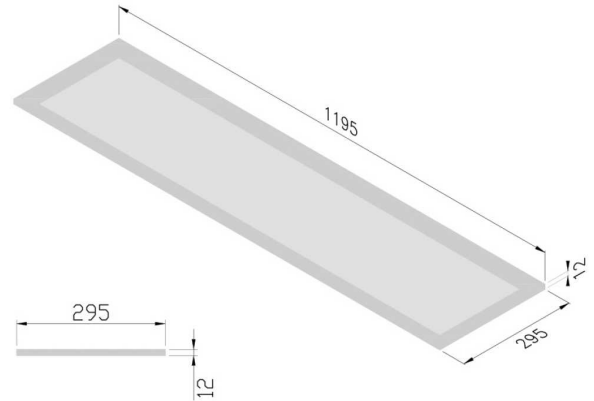

Classic Series

Proven. Quality. Customisable

BLAIZE 24W

Rectangle Panel Light 1200x300

The BLAIZE 24W Panel Light 1200x300 is at the leading edge of commercial lighting. With an optical diffuser, the LED panel light delivers a smooth, flawless wall of illumination without visible bulbs or hot spots. Mount with our suspension kit, plaster recess kit or surface mount kit. Dimmable driver available.

IP44

Flicker Free

SPECIFICATIONS

Material Specifications

Material	White Aluminium Frame. PMMA
Dimensions	1195mm (L) x 295mm (W) x 12mm (D)
Ingress Protection	IP44
Warranty	5 Year Replacement
Weight	3.2Kg
Accessories	Surface Mount, Plaster Recess & Suspension Kits

Optic Specifications

Light Source	24W Epistar, 2-side Edge lit
Efficacy	120lm/W
Nominal Lumens	2,880lm (4000K)
Nominal Lumens	2,730lm (3000K)
CRI	> 80Ra
Reported L70 (Hours)	> 54,000 Hours

VARIATIONS

LC7201	BLAIZE 24W 1200x300 Panel Light, White, 120°, Non-Dim, 3000K
LC7201D	BLAIZE 24W 1200x300 Panel Light, White, 120°, DALI, 3000K
LC7202	BLAIZE 24W 1200x300 Panel Light, White, 120°, Non-Dim, 4000K
LC7202D	BLAIZE 24W 1200x300 Panel Light, White, 120°, DALI, 4000K