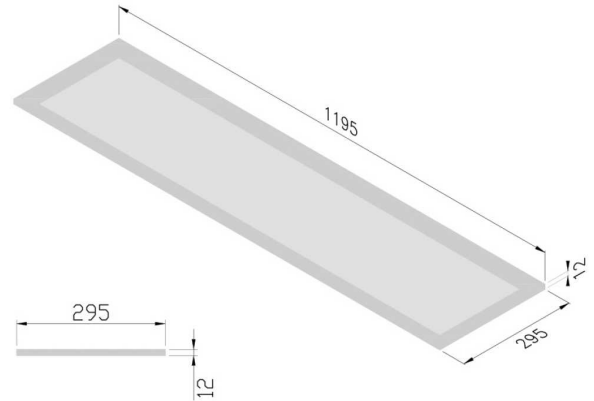

Classic Series

Proven. Quality. Customisable

BLAIZE 24W

Rectangle Panel Light 1200x300

The BLAIZE 24W Panel Light 1200x300 is at the leading edge of commercial lighting. With an optical diffuser, the LED panel light delivers a smooth, flawless wall of illumination without visible bulbs or hot spots. Mount with our suspension kit, plaster recess kit or surface mount kit. Dimmable driver available.

IP44

Flicker Free

SPECIFICATIONS

Material Specifications

Material	White Aluminium Frame. PMMA
Dimensions	1195mm (L) x 295mm (W) x 12mm (D)
Ingress Protection	IP44
Warranty	5 Year Replacement
Weight	3.2Kg
Accessories	Surface Mount, Plaster Recess & Suspension Kits

Optic Specifications

Light Source	24W Epistar, 2-side Edge lit
Efficacy	120lm/W
Nominal Lumens	2,880lm (4000K)
Nominal Lumens	2,730lm (3000K)
CRI	> 80Ra
Calculated L70 (Hours)	>170,000 Hrs
Calculated L80 (Hours)	>110,000 Hrs
Calculated L90 (Hours)	>53,000 Hrs