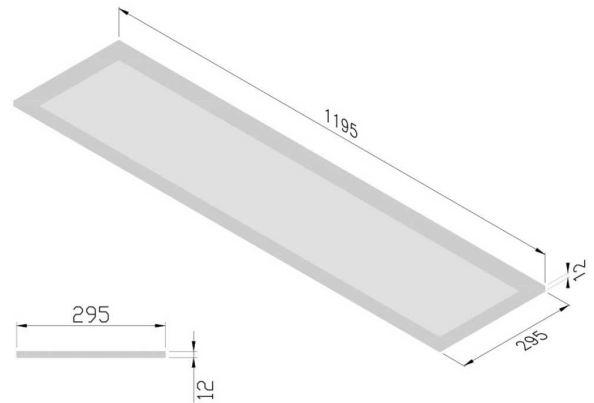

Classic Series

Proven. Quality. Customisable

BLAIZE 24W

Rectangle Panel Light 1200x300

The BLAIZE 24W Panel Light 1200x300 is at the leading edge of commercial lighting. With an optical diffuser, the LED panel light delivers a smooth, flawless wall of illumination without visible bulbs or hot spots. Mount with our suspension kit, plaster recess kit or surface mount kit. Dimmable driver available.

IP44

Flicker Free

SPECIFICATIONS

Material Specifications

Material	White Aluminium Frame. PMMA
Dimensions	1195mm (L) x 295mm (W) x 12mm (D)
Ingress Protection	IP44
Warranty	5 Year Replacement
Weight	3.2Kg
Accessories	Surface Mount, Plaster Recess & Suspension Kits

Optic Specifications

Light Source	24W Epistar, 2-side Edge lit
Efficacy	120lm/W
Nominal Lumens	2,880lm (4000K)
Nominal Lumens	2,730lm (3000K)
CRI	> 80Ra
Reported L70 (Hours)	> 54,000 Hours

VARIATIONS

LC7201	BLAIZE 24W 1200x300 Panel Light, White, 120°, Non-Dim, 3000K
LC7201D	BLAIZE 24W 1200x300 Panel Light, White, 120°, DALI, 3000K
LC7202	BLAIZE 24W 1200x300 Panel Light, White, 120°, Non-Dim, 4000K
LC7202D	BLAIZE 24W 1200x300 Panel Light, White, 120°, DALI, 4000K