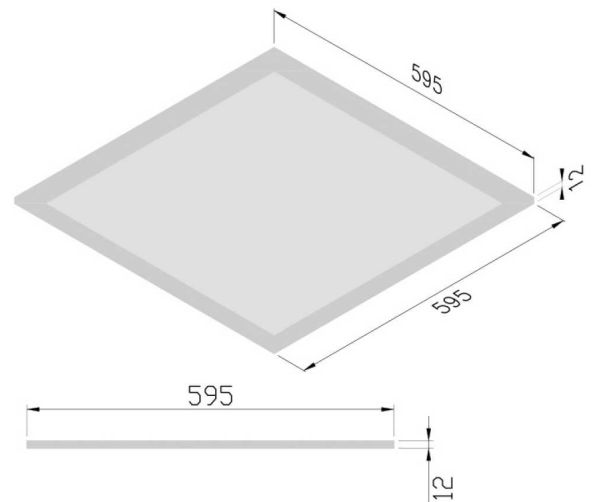

Classic Series

Proven. Quality. Customisable

BLAIZE 24W

Square Panel Light 600x600

The BLAIZE 24W LED Panel Light 600x600 is at the leading edge of commercial lighting. Suitable for surface mounting, or recessed, or suspended. Eliminate Maintenance Costs, and enjoy a high-efficiency light source. Flicker-Free Non-Dim driver is supplied as standard. A dimmable driver is available.

Verified by Techlume Australia on 05/07/2023

Flicker Free

SPECIFICATIONS

Material Specifications

| | |
|---------------------------|--|
| Material | White Aluminium Frame. PMMA |
| Dimensions | 595mm (L) x 595mm (W) x 12mm (D) |
| Weight | 3.2Kg |
| Accessories | Optional Surface Mount & Plaster Recess Kits |
| Ingress Protection | IP44 |
| Warranty | 5 Year Replacement |

Optic Specifications

| | |
|-----------------------------|--|
| Light Source | 24W Epistar SMD High Output, 2-side Edge lit |
| Nominal Lumens | 3,124lm |
| Efficacy | 129 lm/W |
| Beam Angle | 120° |
| CRI | Ra 83 |
| Reported L70 (Hours) | > 54,000 Hrs |