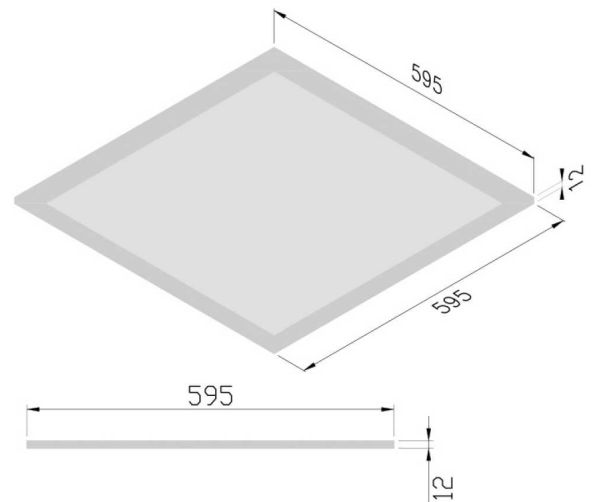

Classic Series

Proven. Quality. Customisable

BLAIZE 24W

Square Panel Light 600x600

The BLAIZE 24W LED Panel Light 600x600 is at the leading edge of commercial lighting. Suitable for surface mounting, or recessed, or suspended. Eliminate Maintenance Costs, and enjoy a high-efficiency light source. Flicker-Free Non-Dim driver is supplied as standard. A dimmable driver is available.

Verified by Techlume Australia on 05/07/2023

Flicker Free

SPECIFICATIONS

Material Specifications

Material	White Aluminium Frame. PMMA
Dimensions	595mm (L) x 595mm (W) x 12mm (D)
Weight	3.2Kg
Accessories	Optional Surface Mount & Plaster Recess Kits
Ingress Protection	IP44
Warranty	5 Year Replacement

Optic Specifications

Light Source	24W Epistar SMD High Output, 2-side Edge lit
Nominal Lumens	3,124lm
Efficacy	129 lm/W
Beam Angle	120°
CRI	Ra 83
Reported L70 (Hours)	> 54,000 Hrs

VARIATIONS

LC7204	BLAIZE 24W 600x600 Panel Light, Non-Dim, 3000K
LC7205	BLAIZE 24W 600x600 Panel Light, Non-Dim, 4000K, 3,124lm
LC7205D	BLAIZE 24W 600x600 Panel Light, DALI, 4000K, 3,124lm