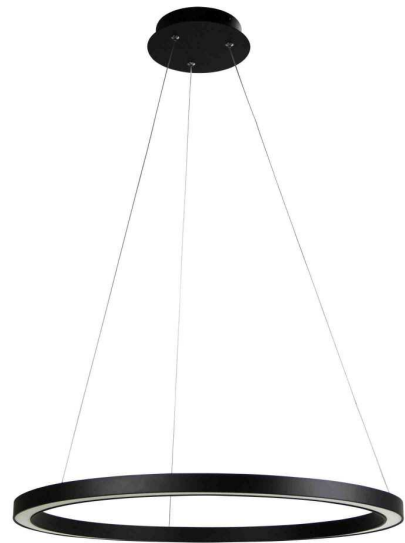

BOLTON 60W

Circular Pendant 1000mm

The BOLTON Circular Pendant combines timeless character with the latest LED technology. It is a suspended luminaire inspired by subtle architecture. It combines simplicity and wonderful light coverage, suspended on three stainless wires. Ideal for the modern or contemporary home. Dimmable with a suitable LED-friendly dimmer control. It can be tilted on installation, to create a unique offset.

IP20

SPECIFICATIONS

Material Specifications

Material	Aluminium with Matt Opal Frosted Diffuser
Finish	Black
Dimensions	20mm x 25mm Ø800mm (Diameter)
Suspension Length	3 x 3.0m Adjustable Wire Back to Canopy
Ingress Protection	IP20
Warranty	2 Year Replacement

Electrical Specifications

Power Supply	Integrated Driver, Dimmable
Input Voltage	240V
Connection Method	Single Cable required, to Canopy Mount

Optic Specifications

Light Source	Epistar
CRI	80Ra
Delivered Lumens	2984lm

VARIATIONS

LC3314	BOLTON 60W Circular Pendant 1000mm, Black, Dimmable, 3000K
LC3315	BOLTON 60W Circular Pendant 1000mm, Black, Dimmable, 4000K