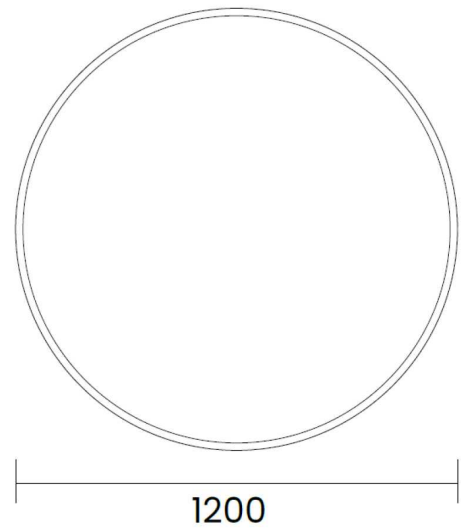

Optic Specifications

Light Source	Epistar
CRI	80Ra
Delivered Lumens	2984lm

VARIATIONS

LC3316	BOLTON 65W Circular Pendant 1200mm, Black, Dimmable, 3000K
LC3317	BOLTON 65W Circular Pendant 1200mm, Black, Dimmable, 4000K