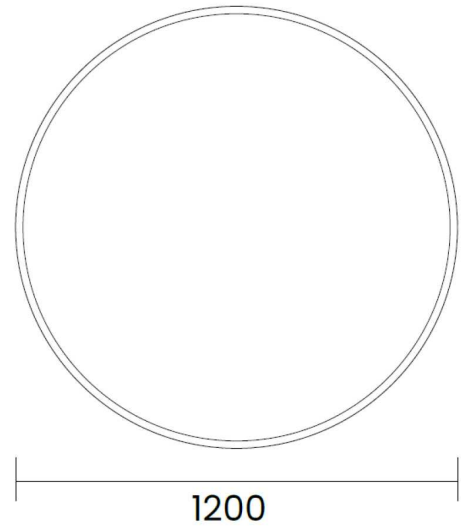

Optic Specifications

Light Source	Epistar
CRI	80Ra
Delivered Lumens	2984lm

VARIATIONS

LC3316	BOLTON 65W Circular Pendant 1200mm, Black, Dimmable, 3000K
LC3317	BOLTON 65W Circular Pendant 1200mm, Black, Dimmable, 4000K