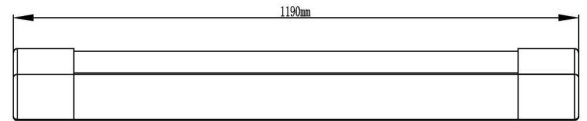

SPECIFICATIONS

Material Specifications

Material	6063 Aluminum housing + PC cover + PC end caps
Finish	White Powdercoat
Dimensions	80mm (W) x 35mm (H) x 1190mm (L)
Ingress Protection	IP44
Impact Rating	IK05
Warranty	5 Year Replacement

Electrical Specifications

Power Supply	Integral, Non-Dimmable, 260mA
Connection Method	750mm cable with Wago terminals
Operating Temperature (Ta)	-20°C to +45°C
Input Voltage	240V

Optic Specifications

Light Source	Epistar SMD x 200pcs
Optics	Frosted Diffuser
Delivered Lumens	3150lm
Beam Angle	150°
CRI	> 82Ra
Reported L70 (Hours)	> 40,000 Hrs