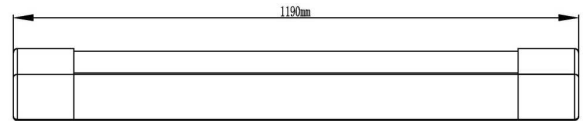

VARIATIONS

LC2388	CADE 40W Surface Mount Batten, 1190mm, White, 150°, Non-Dim, Tri-Colour