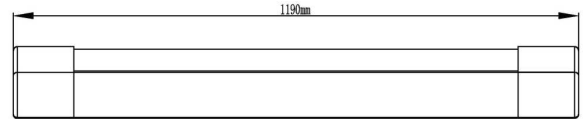

SPECIFICATIONS

Material Specifications

Material	6063 Aluminum housing + PC cover + PC end caps
Finish	White Powdercoat
Dimensions	80mm (W) x 35mm (H) x 1190mm (L)
Ingress Protection	IP44
Impact Rating	IK05
Warranty	5 Year Replacement

Electrical Specifications

Power Supply	Integral, Non-Dimmable, 260mA
Connection Method	750mm cable with Wago terminals
Operating Temperature (Ta)	-20°C to +45°C
Input Voltage	240V

Optic Specifications

Light Source	Epistar SMD x 200pcs
Optics	Frosted Diffuser
Delivered Lumens	3150lm
Beam Angle	150°
CRI	> 82Ra
Reported L70 (Hours)	> 40,000 Hrs