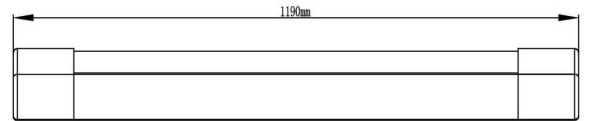

VARIATIONS

LC2388	CADE 40W Surface Mount Batten, 1190mm, White, Non-Dim, Tri-Colour