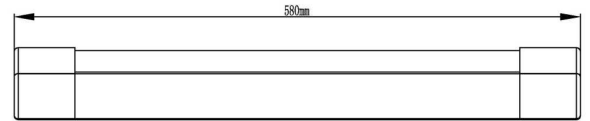

#### Material Specifications

<b>Material</b>	6063 Aluminum housing + PC cover + PC end caps
<b>Finish</b>	White Powdercoat
<b>Dimensions</b>	80mm (W) x 35mm (H) x 580mm (L)
<b>Ingress Protection</b>	IP44
<b>Impact Rating</b>	IK05
<b>Warranty</b>	5 Year Replacement