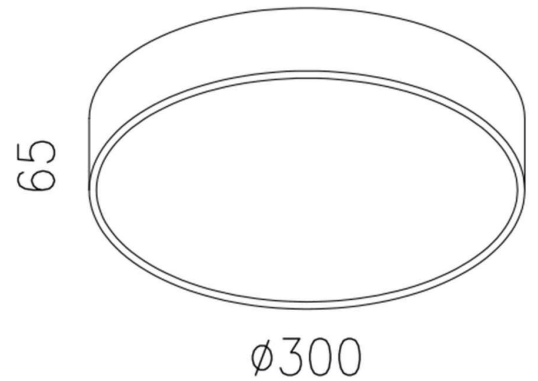

Optic Specifications

Light Source	Bridgelux BXEN Series LED
Delivered Lumens	3203lm
Beam Angle	120°
Optics	Opal Diffuser
CRI	85Ra
Reported L70 (Hours)	> 54,000 Hrs