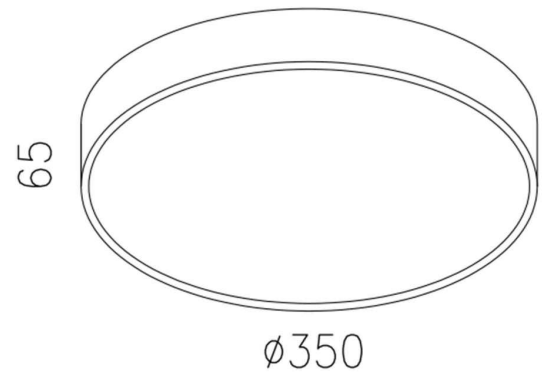

Optic Specifications

Light Source	Bridgelux BXEN Series LED
Efficacy	98lm/W
Delivered Lumens	3823lm
Optics	Opal Diffuser
CRI	> 85Ra
Beam Angle	107°
Reported L70 (Hours)	>54,000 Hrs