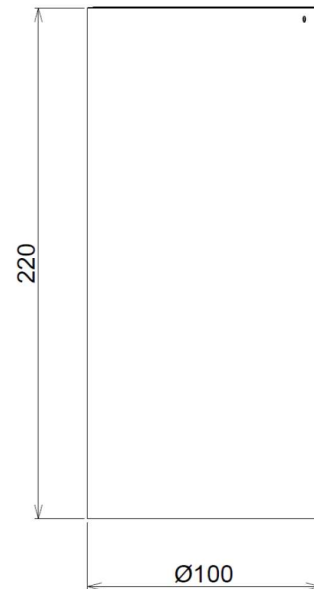

MODIS-L 30W

Surface Mount Can Light

The MODIS series is a modular lighting series with an exquisite design and UGR19 anti-glare feature. It supports six installation methods, including recessed, canopy ceiling, surface-mounted, pendant, and track options. With four size choices (Ø55mm, Ø65mm, Ø85mm, Ø100mm), it uses a Bridgelux COB light source, achieving 120lm/W efficiency. It offers interchangeable CCT and wattage (except Ø55mm), multiple reflector angles, and flicker-free drivers. Ideal for commercial and residential spaces, such as hotels, offices, museums, and homes.

SPECIFICATIONS

Material Specifications

Material	Aluminium & Transparent Tempered Glass
Mounting	Surface Mount
Colour	Black RAL9005/ White RAL9016
Dimensions	100mm (Dia) x 220mm (H)
Ingress Protection	IP20
Warranty	5 Year Replacement

Electrical Specifications

Power Supply	Integral Driver, 500mA, Phase Dimmable
Connection Method	Terminal Block in base
Input Voltage	240V

Optic Specifications

Light Source	Tridonic 30W LED
Delivered Lumens	2550-3650lm
CRI	Ra >90
Colour Deviation	SDCM ≤ 5
Reported L70 (Hours)	50,000 Hrs

VARIATIONS

LC1418B	MODIS-L 30W Surface Mount Can Light, Black, 36°, Phase Dim, Tri-Colour, 2550-3650lm
LC1418W	MODIS-L 30W Surface Mount Can Light, White, 36°, Phase Dim, Tri-Colour, 2550-3650lm