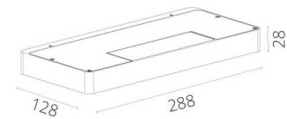

Electrical Specifications

Power Supply	AcTec 30W Integral Driver, Constant Current 500mA
Input Voltage	240V
Connection Method	Hard Wired