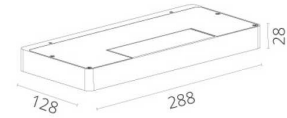

Electrical Specifications

Power Supply	AcTec 30W Integral Driver, Constant Current 500mA
Input Voltage	240V
Connection Method	Hard Wired