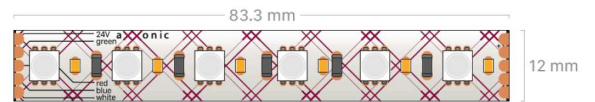

Classic Series

Proven. Quality. Customisable

CHAMELEON 11W

RGBW Strip Light 24V

The CHAMELEON 11W/m RGBW Strip light 24V is a versatile and durable strip light that is ideal for both commercial and residential use. With 144 LEDs emitting red, green, blue and white light, it offers a wide range of colour options for customisation. Its flexibility allows it to be easily shaped to fit any space, while its heat-shrunk plastic outer protection and IP54 rating provides added durability and protection against the elements. The peel-off adhesive connection method makes installation quick and easy.

IP54 RGBW

SPECIFICATIONS

Material Specifications

Material	Flexible Printed circuit-board
Connection Method	Peel-off adhesive
Dimensions	12mm(W)
Cuttable Length	83mm
Roll Length	5m
Warranty	3 Year Replacement

Light Source	11W RGB
Nominal Lumens	400lm/m
Beam Angle	120°
CRI	95Ra
Colour Deviation	SDCM ≤ 3
Reported L70 (Hours)	> 36,000 Hrs

VARIATIONS

LC9280	Chameleon 11W/m Strip Light, IP54, RGBW
LC9280-IP20	Chameleon 11W/m Strip Light, IP20, RGBW