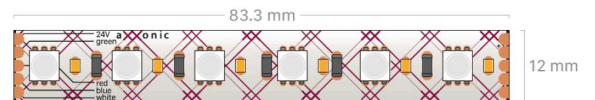

Classic Series

Proven. Quality. Customisable

CHAMELEON 11W

RGBW Strip Light 24V

The CHAMELEON 11W/m RGBW Strip light 24V is a versatile and durable strip light that is ideal for both commercial and residential use. With 144 LEDs emitting red, green, blue and white light, it offers a wide range of colour options for customisation. Its flexibility allows it to be easily shaped to fit any space, while its heat-shrunk plastic outer protection and IP54 rating provides added durability and protection against the elements. The peel-off adhesive connection method makes installation quick and easy.

IP54 RGBW

SPECIFICATIONS

Material Specifications

Material	Flexible Printed circuit-board
Connection Method	Peel-off adhesive
Dimensions	12mm(W)
Cuttable Length	83mm
Roll Length	5m
Warranty	3 Year Replacement

Light Source	11W RGB
Nominal Lumens	400lm/m
Beam Angle	120°
CRI	95Ra
Colour Deviation	SDCM ≤ 3
Reported L70 (Hours)	> 36,000 Hrs

VARIATIONS

LC9280	Chameleon 11W/m Strip Light, IP54, RGBW
LC9280-IP20	Chameleon 11W/m Strip Light, IP20, RGBW