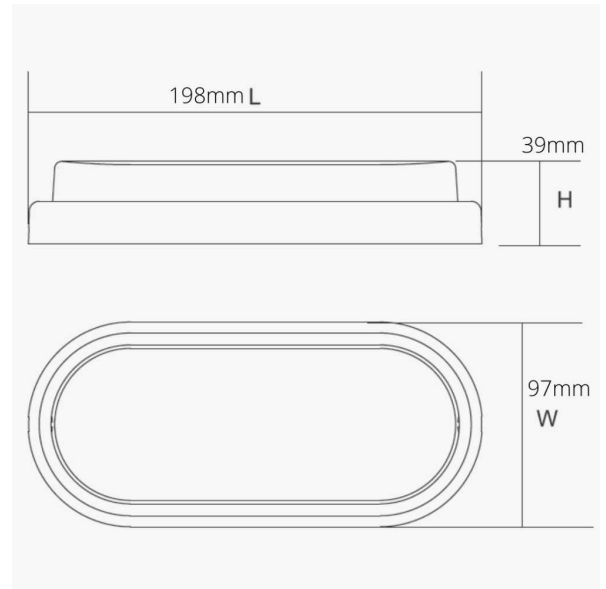

dynamic series

Efficient. Cutting Edge. Reliable

COMET 12W

Oval IP54 Bulkhead

The COMET 12W Oval Bulkhead is an oval shaped low profile luminaire. Constructed from poly-carbonate, it is a robust, corrosion free and extremely durable fitting, designed for exterior use on walls and eaves. It is also suited for marine environments.

12W Exterior Bulkhead, with a 5 Year warranty. A bright light that contributes to the security around buildings. Available in Cool White.

IP54

SPECIFICATIONS

Material Specifications

Material	PC Base & Cover
Dimensions	198mm x 97mm x 39mm
Ingress Protection	IP54
Benefits	White & Black Trims included
Warranty	5 Year Replacement

Electrical Specifications

Power Supply	Integral, Non-Dim
Input Voltage	240V
Operating Temperature (Ta)	-20°C to +40°C
Connection Method	Hard Wiring Required

Optic Specifications

Light Source	12W LED Epistar, SMD2835
Nominal Lumens	900lm
Beam Angle	120°
CRI	> 80Ra
Reported L70 (Hours)	> 40,000 Hrs

VARIATIONS

LC6531	COMET 12W Oval Bulkhead, 120°, Non-Dim, 4000K
---------------	---