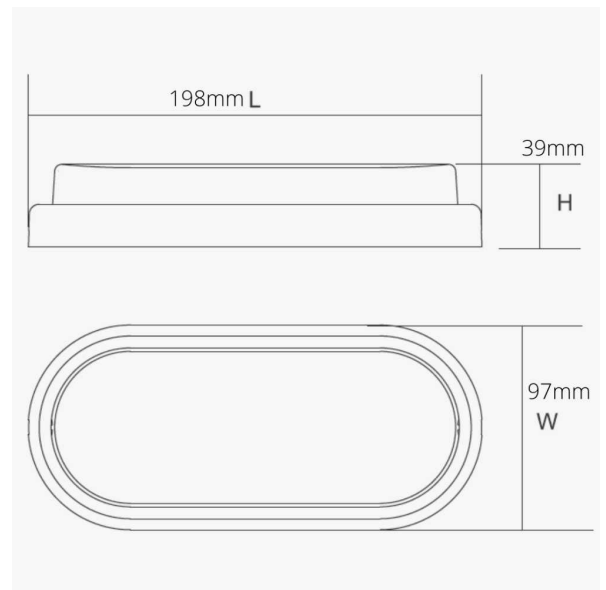

dynamic series

Efficient. Cutting Edge. Reliable

COMET 12W

Oval IP54 Bulkhead

The COMET 12W Oval Bulkhead is an oval shaped low profile luminaire. Constructed from poly-carbonate, it is a robust, corrosion free and extremely durable fitting, designed for exterior use on walls and eaves. It is also suited for marine environments.

12W Exterior Bulkhead, with a 5 Year warranty. A bright light that contributes to the security around buildings. Available in Cool White.

SPECIFICATIONS

Material Specifications

Material	PC Base & Cover
Dimensions	198mm x 97mm x 39mm
Ingress Protection	IP54
Benefits	White & Black Trims included
Warranty	5 Year Replacement

Electrical Specifications

Power Supply	Integral, Non-Dim
Input Voltage	240V
Operating Temperature (Ta)	-20°C to +40°C
Connection Method	Hard Wiring Required

Optic Specifications

Light Source	12W LED Epistar, SMD2835
Nominal Lumens	900lm
Beam Angle	120°
CRI	> 80Ra
Reported L70 (Hours)	> 40,000 Hrs

VARIATIONS

LC6531	COMET 12W Oval Bulkhead, 120°, Non-Dim, 4000K
---------------	---