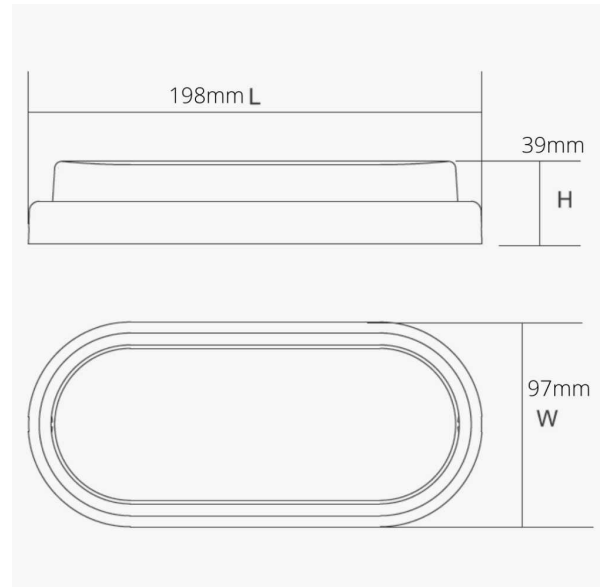

dynamic series

Efficient. Cutting Edge. Reliable

COMET 12W

Oval IP54 Bulkhead

The COMET 12W Oval Bulkhead is an oval shaped low profile luminaire. Constructed from poly-carbonate, it is a robust, corrosion free and extremely durable fitting, designed for exterior use on walls and eaves. It is also suited for marine environments.

12W Exterior Bulkhead, with a 5 Year warranty. A bright light that contributes to the security around buildings. Available in Cool White.

SPECIFICATIONS

Material Specifications

Material	PC Base & Cover
Dimensions	198mm x 97mm x 39mm
Ingress Protection	IP54
Benefits	White & Black Trims included
Warranty	5 Year Replacement

Electrical Specifications

Power Supply	Integral, Non-Dim
Input Voltage	240V
Operating Temperature (Ta)	-20°C to +40°C
Connection Method	Hard Wiring Required

Optic Specifications

Light Source	12W LED Epistar, SMD2835
Nominal Lumens	900lm
Beam Angle	120°
CRI	> 80Ra
Reported L70 (Hours)	> 40,000 Hrs

VARIATIONS

LC6531	COMET 12W Oval Bulkhead, 120°, Non-Dim, 4000K
---------------	---