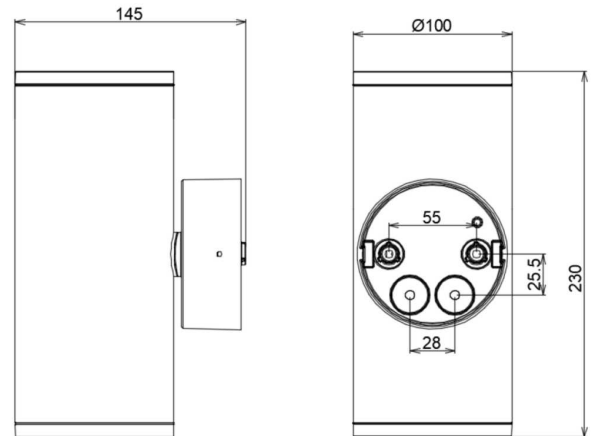

Lifestyle Series

Style. Attitude. Luxury

DELTA 27W

Up/ Down Exterior Wall Light

The DELTA Exterior Light is a cylindrical design with a two-directional light beam, suitable for various facade lighting applications, including accent lighting, building columns and architectural highlighting. Designed with a one-piece body, integrated driver housing and protective glass lenses on the two light heads, this modern luminaire provides a stylish solution for outdoor wall mounted lights. A fixing bracket is also included.

SPECIFICATIONS

Material Specifications

Material	6063 Aluminium
Colour	Black Powder Coat
Dimensions	100mm(Dia) x 230mm(H) x 145mm(D)
Dimensions	95mm diameter (Mounting Plate)
Impact Rating	IK08
Ingress Protection	IP65
Warranty	5 Year Replacement

Electrical Specifications

Power Supply	27W Driver 230mA Non Dimmable
Operating Temperature (Ta)	-20°C to +40°C
Input Voltage	240V

Optic Specifications

Light Source	Sharp LED, 2x13.5W (included)
CRI	80Ra
Beam Angle	60°
Colour Deviation	SDCM ≤ 3
Reported L70 (Hours)	> 54,000 Hrs