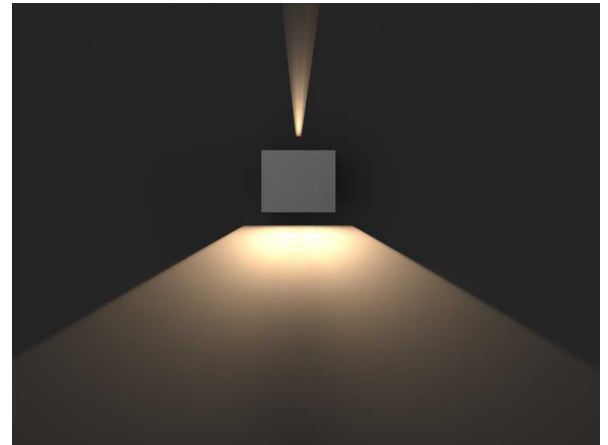

DENVER MK-II 10W

Square Exterior Wall Light

The DENVER MK-II is an outdoor wall-mounted up/downlighter that features an adjustable beam angle ranging from 15-120 degrees, allowing an option to have a narrow beam facing up, or make them symmetrical. The fixture uses a COB Cree LED for reliable and efficient illumination and is constructed from durable, weatherproof materials including aluminium and glass. Its simple square design and textured powder coat finish provide a stylish and practical lighting solution for outdoor spaces.

SPECIFICATIONS

Material Specifications

Material	Aluminium & Glass
Finish	Textured Powder Coat
Dimensions	120mm(W) x 96.8mm(D) x 100mm(H)
Ingress Protection	IP65
Warranty	5 Year Replacement

Electrical Specifications

Power Supply	HEP Control Gear, Non-Dim
Input Voltage	240V

Optic Specifications

Light Source	10W LED Cree
Delivered Lumens	500lm
CRI	> 82Ra
Beam Angle	15°-120° Adjustable
Reported L70 (Hours)	> 54,000 Hrs