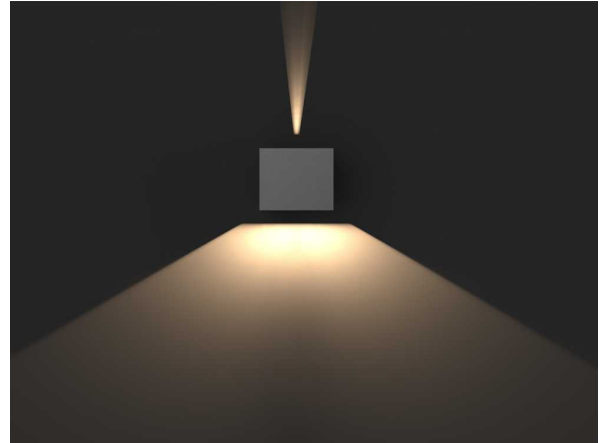

DENVER MK-II 10W

Square Exterior Wall Light

The DENVER MK-II is an outdoor wall-mounted up/downlighter that features an adjustable beam angle ranging from 15-120 degrees, allowing an option to have a narrow beam facing up, or make them symmetrical. The fixture uses a COB Cree LED for reliable and efficient illumination and is constructed from durable, weatherproof materials including aluminium and glass. Its simple square design and textured powder coat finish provide a stylish and practical lighting solution for outdoor spaces.

SPECIFICATIONS

Material Specifications

Material	Aluminium & Glass
Finish	Textured Powder Coat
Dimensions	120mm(W) x 96.8mm(D) x 100mm(H)
Ingress Protection	IP65
Warranty	5 Year Replacement

Electrical Specifications

Power Supply	HEP Control Gear, Non-Dim
Input Voltage	240V

Optic Specifications

Light Source	10W LED Cree
Delivered Lumens	500lm
CRI	> 82Ra
Beam Angle	15°-120° Adjustable
Reported L70 (Hours)	> 54,000 Hrs