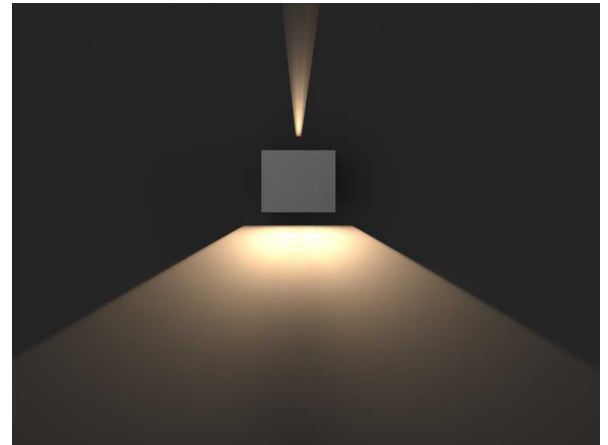

## Square Exterior Wall Light

The DENVER MK-II is an outdoor wall-mounted up/downlighter that features an adjustable beam angle ranging from 15-120 degrees, allowing an option to have a narrow beam facing up, or make them symmetrical. The fixture uses a COB Cree LED for reliable and efficient illumination and is constructed from durable, weatherproof materials including aluminium and glass. Its simple square design and textured powder coat finish provide a stylish and practical lighting solution for outdoor spaces.

#### Material Specifications

<b>Material</b>	Aluminium & Glass
<b>Finish</b>	Textured Powder Coat
<b>Dimensions</b>	120mm(W) x 96.8mm(D) x 100mm(H)
<b>Ingress Protection</b>	IP65
<b>Warranty</b>	5 Year Replacement

#### Optic Specifications

<b>Light Source</b>	10W LED Cree
<b>Delivered Lumens</b>	500lm
<b>CRI</b>	> 82Ra
<b>Beam Angle</b>	15°-120° Adjustable
<b>Reported L70 (Hours)</b>	> 54,000 Hrs