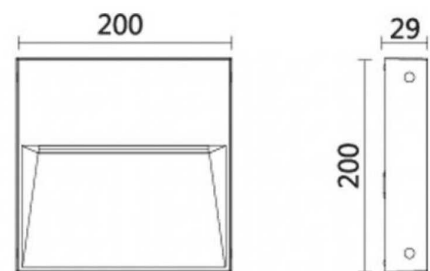

12.5W / 230V

VARIATIONS

LC4374	DESTINY 12.5W Square Surface Exterior Light, Black, Non-Dim, 3000K
LC4384	DESTINY 12.5W Square Surface Exterior Light, Black, Non-Dim, 4000K