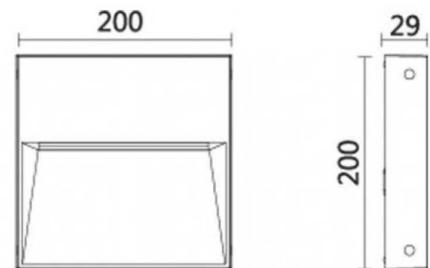

12.5W / 230V

VARIATIONS

LC4374	DESTINY 12.5W Square Surface Exterior Light, Black, Non-Dim, 3000K
LC4384	DESTINY 12.5W Square Surface Exterior Light, Black, Non-Dim, 4000K