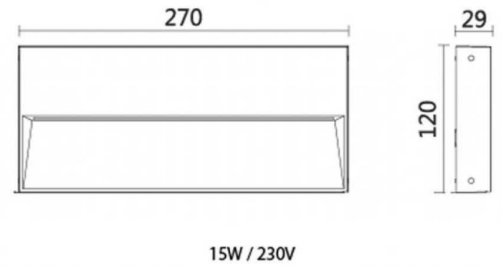

SPECIFICATIONS

Material Specifications

Material	Aluminium Die-Cast Housing
Finish	Textured Powder Coat, Black
Ingress Protection	IP65
Dimensions	270mm(W) x 120mm(H) x 29mm(D)
Mounting	Wall Mounted, Surface
Warranty	5 Year Replacement

Electrical Specifications

Power Supply	MEANWELL Integrated, Non-Dim
Input Voltage	240V

Optic Specifications

Light Source	OSRAM 15W LED
CRI	82Ra
Reported L70 (Hours)	> 50,000 Hrs

VARIATIONS

LC4368	DESTINY 15W Rectangle Surface Exterior Light, Black, Non-Dim, 3000K, 1765lm
LC4369	DESTINY 15W Rectangle Surface Exterior Light, Black, Non-Dim, 4000K, 1853lm