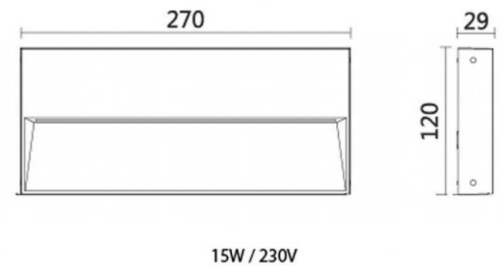

SPECIFICATIONS

Material Specifications

Material	Aluminium Die-Cast Housing
Finish	Textured Powder Coat, Black
Ingress Protection	IP65
Dimensions	270mm(W) x 120mm(H) x 29mm(D)
Mounting	Wall Mounted, Surface
Warranty	5 Year Replacement

Electrical Specifications

Power Supply	MEANWELL Integrated, Non-Dim
Input Voltage	240V

Optic Specifications

Light Source	OSRAM 15W LED
CRI	82Ra
Reported L70 (Hours)	> 50,000 Hrs

VARIATIONS

LC4368	DESTINY 15W Rectangle Surface Exterior Light, Black, Non-Dim, 3000K, 1765lm
LC4369	DESTINY 15W Rectangle Surface Exterior Light, Black, Non-Dim, 4000K, 1853lm