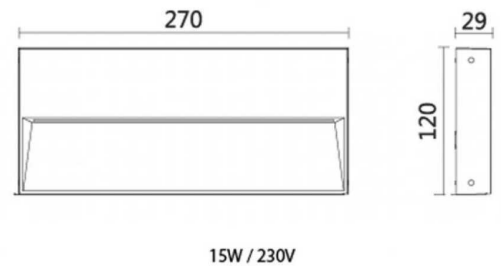

SPECIFICATIONS

Material Specifications

Material	Aluminium Die-Cast Housing
Finish	Textured Powder Coat, Black
Ingress Protection	IP65
Dimensions	270mm(W) x 120mm(H) x 29mm(D)
Mounting	Wall Mounted, Surface
Warranty	5 Year Replacement

Electrical Specifications

Power Supply	MEANWELL Integrated, Non-Dim
Input Voltage	240V

Optic Specifications

Light Source	OSRAM 15W LED
CRI	82Ra
Reported L70 (Hours)	> 50,000 Hrs

VARIATIONS

LC4368	DESTINY 15W Rectangle Surface Exterior Light, Black, Non-Dim, 3000K, 1765lm
LC4369	DESTINY 15W Rectangle Surface Exterior Light, Black, Non-Dim, 4000K, 1853lm