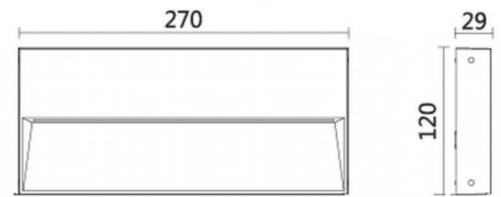

Optic Specifications

Light Source	OSRAM 15W LED
CRI	82Ra
Reported L70 (Hours)	> 50,000 Hrs

15W / 230V

VARIATIONS

LC4368	DESTINY 15W Rectangle Surface Exterior Light, Black, Non-Dim, 3000K, 1765lm
LC4369	DESTINY 15W Rectangle Surface Exterior Light, Black, Non-Dim, 4000K, 1853lm