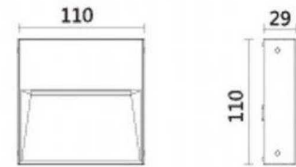

Optic Specifications

Light Source	OSRAM 6W LED
Delivered Lumens	481lm
CRI	82Ra
Reported L70 (Hours)	> 54,000 Hrs

6W / 24Vdc

VARIATIONS

LC4388	DESTINY 6W Square Surface Exterior Light, Black, Non-Dim, 4000K
LC4389	DESTINY 6W Square Surface Exterior Light, Black, Non-Dim, 3000K