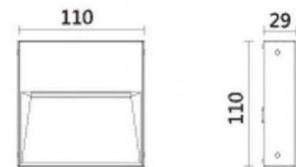

Optic Specifications

Light Source	OSRAM 6W LED
Delivered Lumens	481lm
CRI	82Ra
Reported L70 (Hours)	> 54,000 Hrs

6W / 24Vdc

VARIATIONS

LC4388	DESTINY 6W Square Surface Exterior Light, Black, Non-Dim, 4000K
LC4389	DESTINY 6W Square Surface Exterior Light, Black, Non-Dim, 3000K