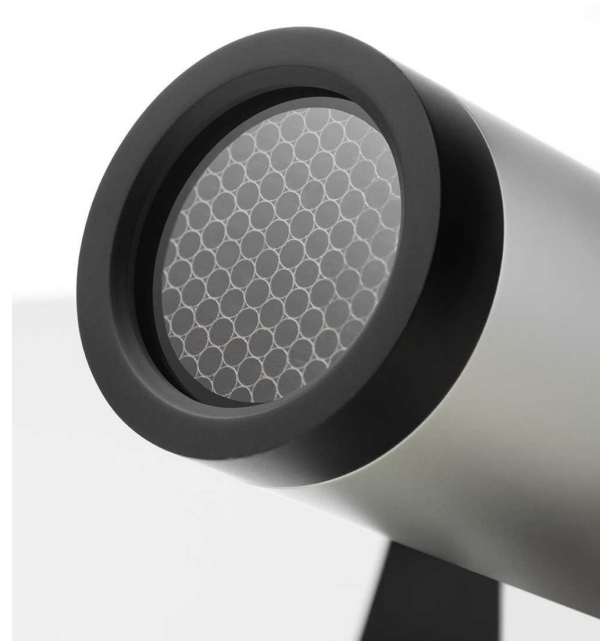

Optic Specifications

Light Source	5W CREE LED
Optics	Aluminium Honeycomb Lens
CRI	83Ra
Reported L70 (Hours)	> 50,000 Hrs