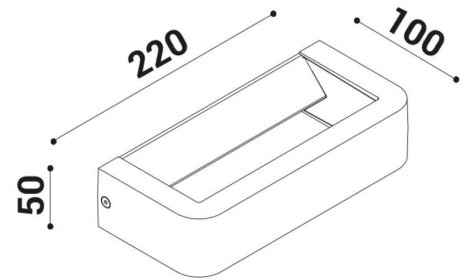

METOO 10W

Exterior Wall Light

diomede

let there be light

The Diomede 10W Metoo Wall is a Bi-directional fixture that can be installed on either wall or ceiling, with a body made of die-cast aluminium and a polycarbonate diffuser. The product is of premium Italian quality. It is available in various colours, including solid white, Ibiza sand, Meteor grey, and timeless aluminium. Additionally, the bollard version of this product can be installed on a pole with a base accessory that is sold separately. Suitable for indoor and outdoor use, with an IP65 rating.

IP65

MADE IN ITALY

SPECIFICATIONS

Material Specifications

Material	Aluminium
Ingress Protection	IP65
Colour	Solid white/Ibiza sand/Meteor grey/Timeless aluminium
Dimensions	50mm(H) x 220mm(L) x 100mm(W)
Warranty	5 Year Replacement

Electrical Specifications

Power Supply	Integrated, Phase-dim
Input Voltage	240V 50/60Hz
Connection Method	Hard-Wired

Optic Specifications

Light Source	10W Mid Power LED
CRI	> 80Ra

VARIATIONS

900211042	Metoo 10W Wall Light, White, 360°, Phase Dim, 3000K, 362lm
900211043	Metoo 10W Wall Light, Sand, 360°, Phase Dim, 3000K, 362lm
900211044	Metoo 10W Wall Light, Grey, 360°, Phase Dim, 3000K, 362lm
900211045	Metoo 10W Wall Light, Aluminium, 360°, Phase Dim, 3000K, 362lm
900221042	Metoo 10W Wall Light, White, 360°, Phase Dim, 4000K, 381lm
900221043	Metoo 10W Wall Light, Sand, 360°, Phase Dim, 4000K, 381lm
900221044	Metoo 10W Wall Light, Grey, 360°, Phase Dim, 4000K, 381lm
900211045	Metoo 10W Wall Light, Aluminium, 360°, Phase Dim, 4000K, 381lm