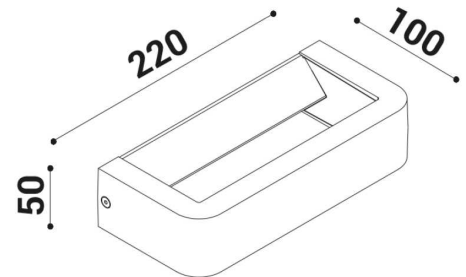

METOO 10W

Exterior Wall Light

diomede

let there be light

The Diomede 10W Metoo Wall is a Bi-directional fixture that can be installed on either wall or ceiling, with a body made of die-cast aluminium and a polycarbonate diffuser. The product is of premium Italian quality. It is available in various colours, including solid white, Ibiza sand, Meteor grey, and timeless aluminium. Additionally, the bollard version of this product can be installed on a pole with a base accessory that is sold separately. Suitable for indoor and outdoor use, with an IP65 rating.

IP65

MADE IN ITALY

SPECIFICATIONS

Material Specifications

Material	Aluminium
Ingress Protection	IP65
Colour	Solid white/Ibiza sand/Meteor grey/Timeless aluminium
Dimensions	50mm(H) x 220mm(L) x 100mm(W)
Warranty	5 Year Replacement

Electrical Specifications

Power Supply	Integrated, Phase-dim
Input Voltage	240V 50/60Hz
Connection Method	Hard-Wired

Optic Specifications

Light Source	10W Mid Power LED
CRI	> 80Ra

VARIATIONS

900211042	Metoo 10W Wall Light, White, 360°, Phase Dim, 3000K, 362lm
900211043	Metoo 10W Wall Light, Sand, 360°, Phase Dim, 3000K, 362lm
900211044	Metoo 10W Wall Light, Grey, 360°, Phase Dim, 3000K, 362lm
900211045	Metoo 10W Wall Light, Aluminium, 360°, Phase Dim, 3000K, 362lm
900221042	Metoo 10W Wall Light, White, 360°, Phase Dim, 4000K, 381lm
900221043	Metoo 10W Wall Light, Sand, 360°, Phase Dim, 4000K, 381lm
900221044	Metoo 10W Wall Light, Grey, 360°, Phase Dim, 4000K, 381lm
900221045	Metoo 10W Wall Light, Aluminium, 360°, Phase Dim, 4000K, 381lm