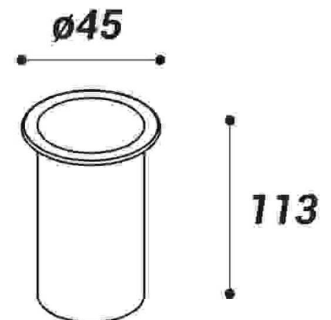

IP67 **MADE IN ITALY**

SPECIFICATIONS

Material Specifications

Material	Anodised Aluminium, Tempered Glass
Dimensions	45mm (Dia) x 113mm
Ingress Protection	IP67
Accessories	Stake Mounting Included
Warranty	5 Year Replacement

Electrical Specifications

Power Supply	IP67 Remote Driver, Sold Separately
Max. Loading	4.5W
Input Voltage	24V

Optic Specifications

Light Source	1.6W CREE LED
Optics	Aluminium Honeycomb Lens
CRI	83Ra
Rated Lifetime (L70B20)	50,000 Hrs