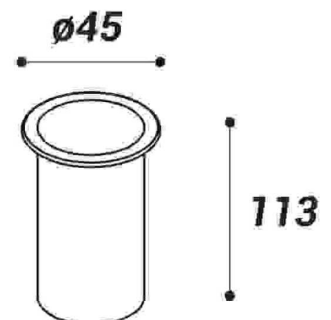

### SPECIFICATIONS

#### Material Specifications

<b>Material</b>	Anodised Aluminium, Tempered Glass
<b>Dimensions</b>	45mm (Dia) x 113mm
<b>Ingress Protection</b>	IP67
<b>Accessories</b>	Stake Mounting Included
<b>Warranty</b>	5 Year Replacement

#### Optic Specifications

<b>Light Source</b>	1.6W CREE LED
<b>Optics</b>	Aluminium Honeycomb Lens
<b>CRI</b>	83Ra
<b>Rated Lifetime (L70B20)</b>	50,000 Hrs