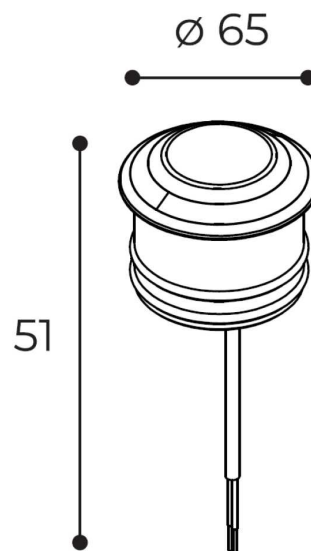

24Vdc remote power supply to be ordered separately.

IP67

MADE IN ITALY

SPECIFICATIONS

Material Specifications

Material	SS316, Tempered Glass
Dimensions	65mm (Dia) x 11mm(H, above ground)

Cutout

Ingress Protection	IP67
Impact Rating	IK07
Accessories	Recessed Box Included
Warranty	5 Year Replacement

Electrical Specifications

Connection Method	200mm 2-core tail
Power Supply	IP67 Remote Driver, Sold Separately
Input Voltage	24V

Optic Specifications

Light Source	2W CREE LED
Optics	Radial Emission
CRI	80Ra
Reported L70 (Hours)	>54,000 Hrs