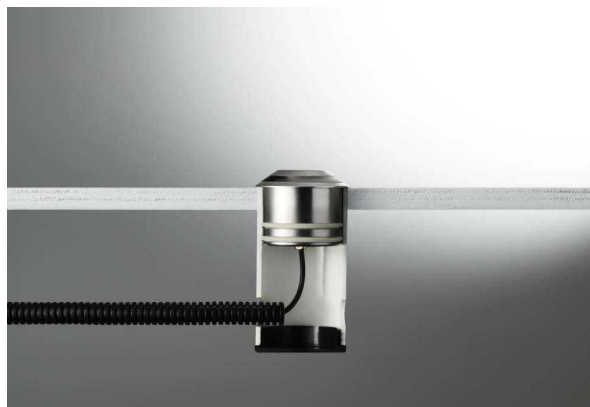

ZERO Dome 2W

Exterior Inground Light

diomede

let there be light

Ground recessed luminaire with Stainless Steel 316 body, tempered serigraph glass and diffused glass. Premium Quality, Italian Made product.

Protection against water ingress is guaranteed by the internal resin-filling process of the body, which completely seals the LED chip from moisture. A product designed as a solution for flush installation in >walkable floors or walls using its recessed box.

24Vdc remote power supply to be ordered separately.

IP67

MADE IN ITALY

SPECIFICATIONS

Material Specifications

Material	SS316, Tempered Glass
Dimensions	65mm (Dia) x 11mm(H, above ground)

Cutout

Ingress Protection	IP67
Impact Rating	IK07
Accessories	Recessed Box Included
Warranty	5 Year Replacement