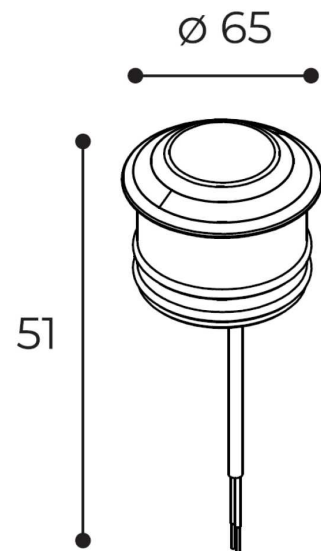

Optic Specifications

Light Source	2W CREE LED
Optics	Radial Emission
CRI	80Ra
Reported L70 (Hours)	>54,000 Hrs

VARIATIONS

900112181	ZERO Dome 2W Inground Light 24V, 360°, 3000K, 52lm
900112182	ZERO Dome 2W Inground Light 24V, 180°, 3000K