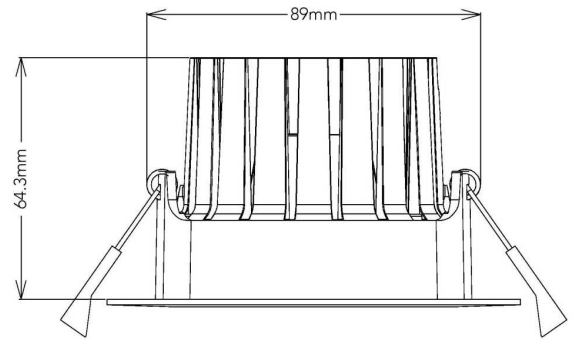

VARIATIONS

LC3590	EMPRESS 13W Fixed Downlight, White, 60°, Phase Dim, 3000K, 1,256lm
LC3590B	EMPRESS 13W Fixed Downlight, Black, 60°, Phase Dim, 3000K, 1,237lm
LC3590S	EMPRESS 13W Fixed Downlight, Silver, 60°, Phase Dim, 3000K, 1,256lm
LC3591	EMPRESS 13W Fixed Downlight, White, 60°, Phase Dim, 4000K, 1,394lm
LC3591B	EMPRESS 13W Fixed Downlight, Black, 60°, Phase Dim, 4000K, 1,313lm
LC3591S	EMPRESS 13W Fixed Downlight, Silver, 60°, Phase Dim, 4000K, 1,394lm