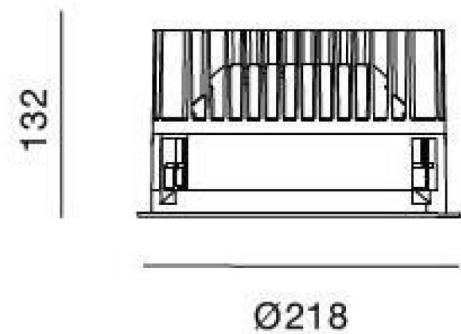

Optic Specifications

Light Source	Citizen COB LED
CRI	83Ra
Beam Angle	60° (18° & 30° Optional)
Colour Deviation	SDCM ≤ 3
Reported L70 (Hours)	> 54,000 Hrs
Calculated L70 (Hours)	115,000 Hrs