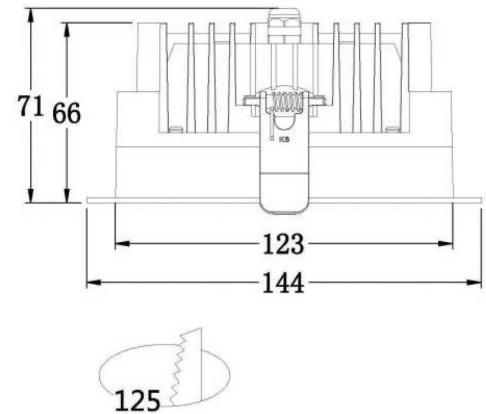

Optic Specifications

Light Source	Philips COB LED
Delivered Lumens	640lm - 1600lm NFC Programmable
CRI	90+Ra
Beam Angle	60°
Reported L70 (Hours)	> 50,000 Hrs