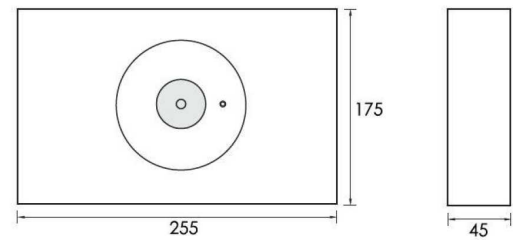

Optic Specifications

Light Source	Syclops 3W High Performance LED
LED Wattage	3W (2W Standby)
AS2293 Classification	C0-D40, C90-D40

EME-SURF: