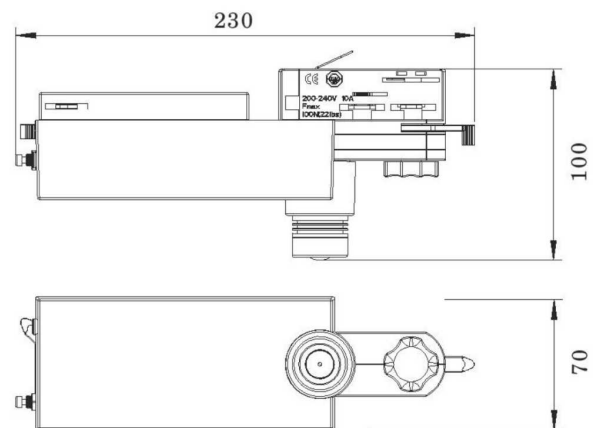

The Track-Mountable design takes advantage of existing four-wire (3-phase) tracks for ease of installation and low maintenance costs in high-traffic public buildings.

SPECIFICATIONS

Material Specifications

Material	Flame - Retardant Polycarbonate
Mounting	Track Mount
Dimensions	230mm x 100mm x 70mm
Weight	1.0Kg
Ingress Protection	IP20
Warranty	5 Year Replacement

Electrical Specifications

Battery & Charger System	Lithium Battery w. 16hr Intelligent 3-stage charger & battery management
Connection Method	Hardwired, Terminal Block
Mode of Operation	Non-Maintained
Protection	Overcharge, low voltage disconnect, overcurrent, short circuit
Operating Temperature (Ta)	1°C - 40°C
Testing Facility	Manual Test Switch
Indicators	Battery Charger Green LED
Emergency Duration	>120 Minutes

Optic Specifications

Light Source	Syclops 4W High Performance LED
LED Wattage	2W (Standby)
AS2293 Classification	C0-D50, C90-D50

VARIATIONS

EMS-TRK	EMERGENSEE 4W Track D50 Surface Mount Emergency, White, Non-Maint.
EMS-TRK-B	EMERGENSEE 4W Track D50 Surface Mount Emergency, Black, Non-Maint.