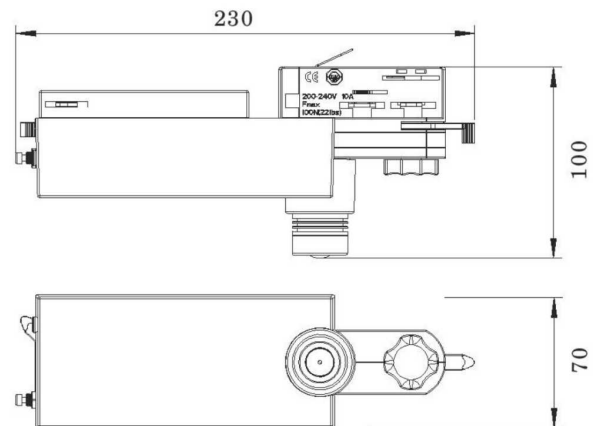

The Track-Mountable design takes advantage of existing four-wire (3-phase) tracks for ease of installation and low maintenance costs in high-traffic public buildings.

IP20

SPECIFICATIONS

Material Specifications

Material	Flame - Retardant Polycarbonate
Mounting	Track Mount
Dimensions	230mm x 100mm x 70mm
Weight	1.0Kg
Ingress Protection	IP20
Warranty	5 Year Replacement

Electrical Specifications

Battery & Charger System	Lithium Battery w. 16hr Intelligent 3-stage charger & battery management
Connection Method	Hardwired, Terminal Block
Mode of Operation	Non-Maintained
Protection	Overcharge, low voltage disconnect, overcurrent, short circuit
Operating Temperature (Ta)	1°C - 40°C
Testing Facility	Manual Test Switch
Indicators	Battery Charger Green LED
Emergency Duration	>120 Minutes

Optic Specifications

Light Source	Syclops 4W High Performance LED
LED Wattage	2W (Standby)
AS2293 Classification	C0-D50, C90-D50

VARIATIONS

EMS-TRK	EMERGENSEE 4W Track D50 Surface Mount Emergency, White, Non-Maint.
EMS-TRK-B	EMERGENSEE 4W Track D50 Surface Mount Emergency, Black, Non-Maint.