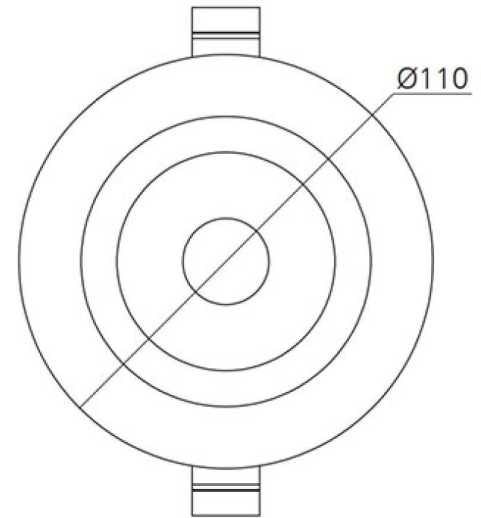

Electrical Specifications

Power Supply	Dimmable 23-40VDC 230mA
System Watts	10.1W
Input Voltage	240V, 50/60Hz
Operating Temperature (Ta)	-20°C to +45°C
Thermal Testing	Compliant with IC Classification
Protection	Voltage Overload, Temp Overload, Short Circuit
Connection Method	Australian Plug & 1.2m Lead