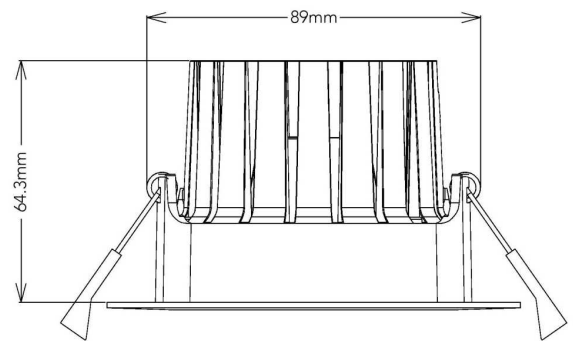

VARIATIONS

LC3590	EMPRESS 13W Fixed Downlight, White, 60°, Phase Dim, 3000K, 1,256lm
LC3590B	EMPRESS 13W Fixed Downlight, Black, 60°, Phase Dim, 3000K, 1,237lm
LC3590S	EMPRESS 13W Fixed Downlight, Silver, 60°, Phase Dim, 3000K, 1,256lm
LC3591	EMPRESS 13W Fixed Downlight, White, 60°, Phase Dim, 4000K, 1,394lm
LC3591B	EMPRESS 13W Fixed Downlight, Black, 60°, Phase Dim, 4000K, 1,313lm
LC3591S	EMPRESS 13W Fixed Downlight, Silver, 60°, Phase Dim, 4000K, 1,394lm