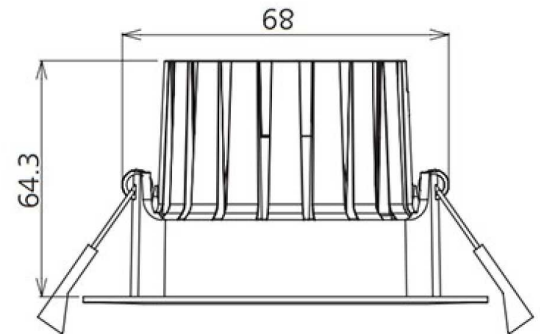

VARIATIONS

LC3592	EMPRESS 13W Gimbal Downlight, White, 60°, Phase Dim, 3000K, 1,256lm