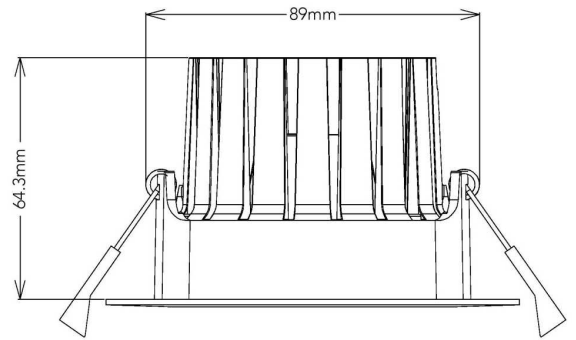

VARIATIONS

LC3580	EMPRESS 8W Fixed Downlight, White, 60°, Phase Dim, 3000K, 785lm
LC3580-36	EMPRESS 8W Fixed Downlight, White, 36°, Phase Dim, 3000K, 785lm
LC3580B	EMPRESS 8W Fixed Downlight, Black, 60°, Phase Dim, 3000K, 844lm
LC3580S	EMPRESS 8W Fixed Downlight, Silver, 60°, Phase Dim, 3000K, 785lm
LC3581	EMPRESS 8W Fixed Downlight, White, 60°, Phase Dim, 4000K, 891lm