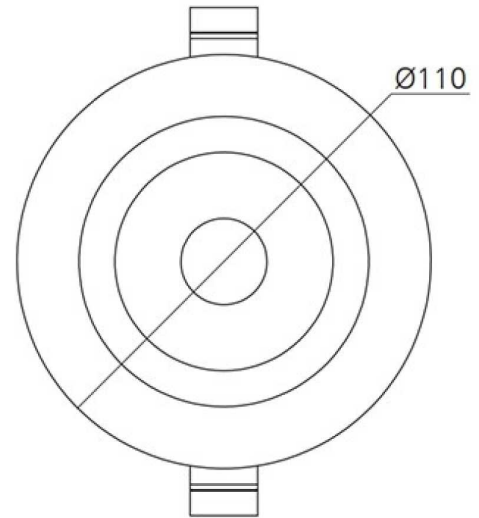

SPECIFICATIONS

Material Specifications

Material	High Grade Aluminum + Reflector
Adjustment	30° gimbal
Dimensions	110mm Face Dia x 50mm (H)
Cutout	90mm (Dia)
Colour	Matt White (Black & Silver available for project orders)
Ingress Protection	IP65
Impact Rating	IK06
Warranty	5 Year Replacement

Optic Specifications

Light Source	CREE CXA1507 Series
Delivered Lumens	785lm - 844lm
Efficacy	Up to 110.3 lm/W
CRI	Ra 83
Beam Angle	60° (36° Available for Project Order)
Calculated L70 (Hours)	L70B50 = >60,000 Hrs
Calculated L80 (Hours)	L80B50 = > 60,000 Hrs
Calculated L90 (Hours)	L90B50 = > 56,000 Hrs