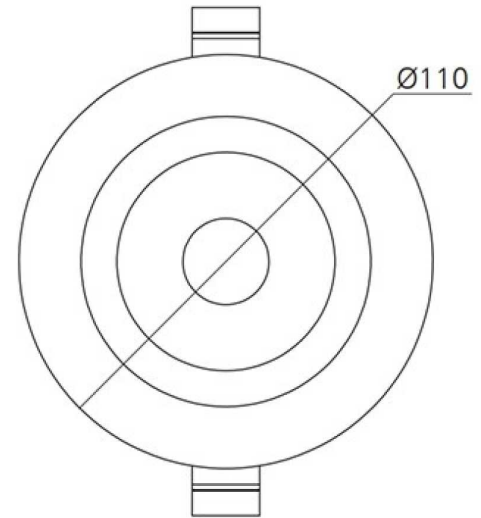

Optic Specifications

Light Source	CREE CXA1507 Series
Delivered Lumens	785lm - 844lm
Efficacy	Up to 110.3 lm/W
CRI	Ra 83
Beam Angle	60° (36° Available for Project Order)
Calculated L70 (Hours)	L70B50 => >60,000 Hrs
Calculated L80 (Hours)	L80B50 => > 60,000 Hrs
Calculated L90 (Hours)	L90B50 => > 56,000 Hrs