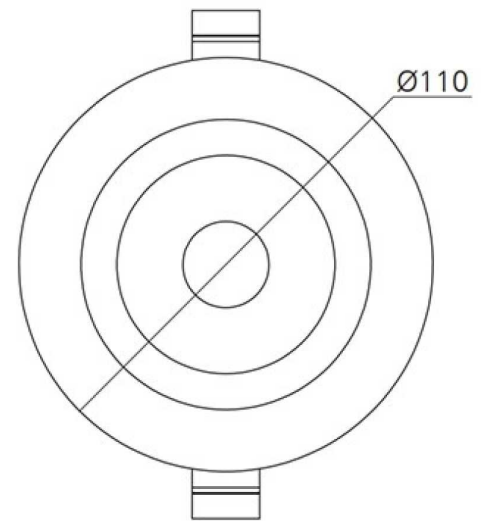

SPECIFICATIONS

Material Specifications

Material	High Grade Aluminum + Reflector
Adjustment	30° gimbal
Dimensions	110mm Face Dia x 50mm (H)
Cutout	90mm (Dia)
Colour	Matt White (Black & Silver available for project orders)
Ingress Protection	IP65
Impact Rating	IK06
Warranty	5 Year Replacement

Optic Specifications

Light Source	CREE CXA1507 Series
Delivered Lumens	785lm - 844lm
Efficacy	Up to 110.3 lm/W
CRI	Ra 83
Beam Angle	60° (36° Available for Project Order)
Calculated L70 (Hours)	L70B50 = >60,000 Hrs
Calculated L80 (Hours)	L80B50 = > 60,000 Hrs
Calculated L90 (Hours)	L90B50 = > 56,000 Hrs