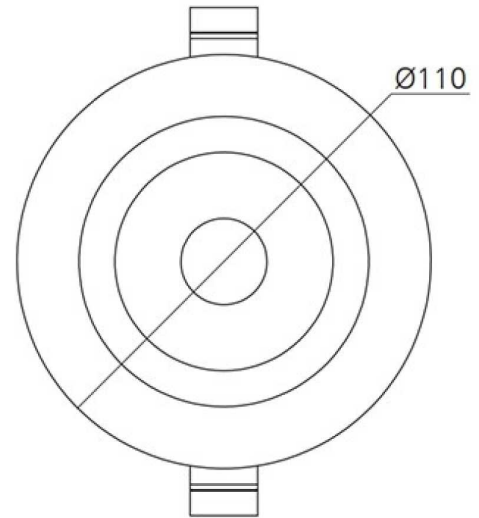

SPECIFICATIONS

Material Specifications

Material	High Grade Aluminum + Reflector
Adjustment	30° gimbal
Dimensions	110mm Face Dia x 50mm (H)
Cutout	90mm (Dia)
Colour	Matt White (Black & Silver available for project orders)
Ingress Protection	IP65
Impact Rating	IK06
Warranty	5 Year Replacement

Optic Specifications

Light Source	CREE CXA1507 Series
Delivered Lumens	785lm - 844lm
Efficacy	Up to 110.3 lm/W
CRI	Ra 83
Beam Angle	60° (36° Available for Project Order)
Calculated L70 (Hours)	L70B50 => >60,000 Hrs
Calculated L80 (Hours)	L80B50 => > 60,000 Hrs
Calculated L90 (Hours)	L90B50 => > 56,000 Hrs