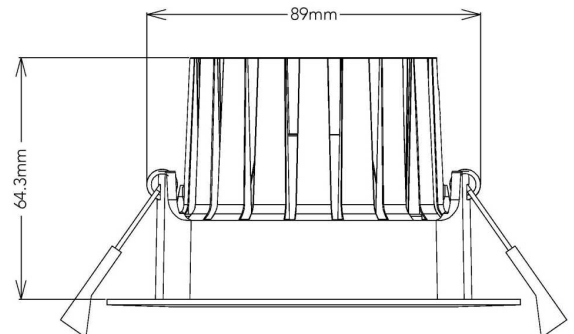

VARIATIONS

LC3578-G	EMPRESS 15W Gimbal Downlight, White, 60°, Phase Dim, Tri-Colour
LC3578B-G	EMPRESS 15W Gimbal Downlight, Black, 60°, Phase Dim, Tri-Colour
LC3578S-G	EMPRESS 15W Gimbal Downlight, Silver, 60°, Phase Dim, Tri-Colour