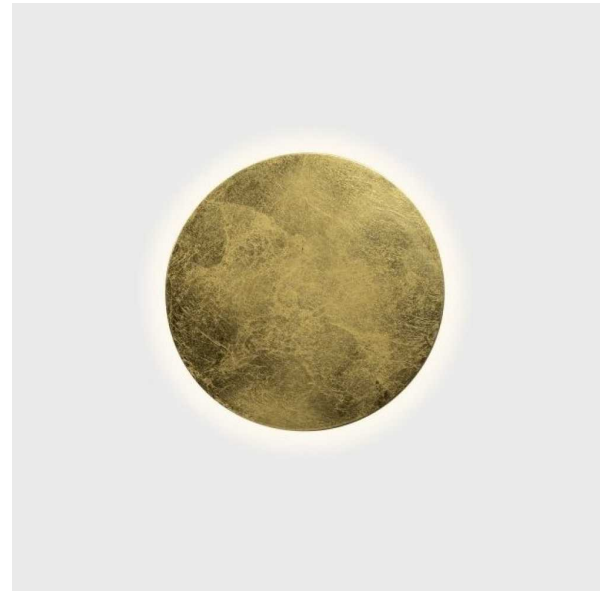

Lifestyle Series

Style. Altitude. Luxury

ENVI 9W

Round Disc Wall Light

The ENVI Wall Light is a circular floating disc resembling a full moon. The light fixture is shallow mounted at only 24mm, and its sleek contemporary design makes it a stylish and modern lighting option for residential applications. Its indirect light source emits a gentle ambience of visual comfort that can be layered effortlessly to provide an elevated dimensional look.

IP20

SPECIFICATIONS

Material Specifications

Material	Aluminium Housing
Finish	Powder Coat
Ingress Protection	IP20
Dimensions	200mm (Dia) x 24mm(D)
Warranty	5 Year Replacement

Electrical Specifications

Power Supply	9W, Non-Dim
Connection Method	Hard Wired
Input Voltage	240V

Optic Specifications

Light Source	9W Citizen LED
Delivered Lumens	720lm
CRI	90Ra
Colour Deviation	SDCM $\leq$ 3
Reported L70 (Hours)	> 50,000 Hrs