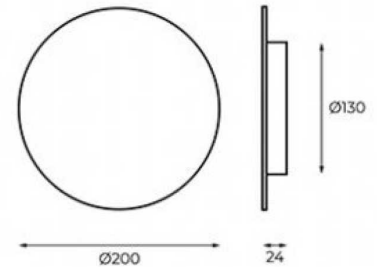

IP20

SPECIFICATIONS

Material Specifications

Material	Aluminium Housing
Finish	Powder Coat
Ingress Protection	IP20
Dimensions	200mm (Dia) x 24mm(D)
Warranty	5 Year Replacement

Electrical Specifications

Power Supply	9W, Non-Dim
Connection Method	Hard Wired
Input Voltage	240V

Optic Specifications

Light Source	9W Citizen LED
Delivered Lumens	720lm
CRI	90Ra
Colour Deviation	SDCM \leq 3
Reported L70 (Hours)	> 50,000 Hrs

VARIATIONS

LC4630	ENVI 9W Round Disc Wall Light, White, Non Dim, 3000K
LC4631	ENVI 9W Round Disc Wall Light, Black, Non Dim, 3000K
LC4632	ENVI 9W Round Disc Wall Light, Gold Leaf, Non-Dim, 3000K
LC4633	ENVI 9W Round Disc Wall Light, White, Non-Dim, 4000K