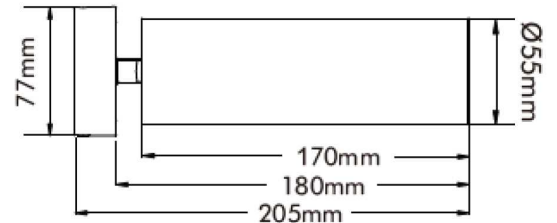

ESSENCE 15W

ESSENCE 15W Adjustable Can Light

dynamic series

Efficient. Cutting Edge. Reliable

The ESSENCE Can Light is suitable for applications such as restaurants and retail spaces because of its unique flexibility in positioning the direction of the light, making it perfect for task lighting or feature lighting. With a 60° beam angle and changeable colour temperature, the ESSENCE range is perfect for a versatile environment and can set the mood in any room.

SPECIFICATIONS

Material Specifications

Housing	Die-Cast Aluminium
Finish	White or Black
Dimensions	Head: Ø55 x 170mm(L)
Dimensions	Base: 77mm(L) x 205mm(H)
Adjustment	90° tilt, 350° rotation
Mounting	Surface Mount
Ingress Protection	IP20
Warranty	3 Year Replacement

Electrical Specifications

Power Supply	Integrated Driver, Phase-Dim
Input Voltage	200 - 240V AC
Operating Temperature (Ta)	-20°C ~ +40°C

Optic Specifications

Light Source	15W COB LED
Nominal Lumens	835-1000lm
Correlated Colour Temperature	5 CCT Switchable: (2700K/3000K/4000K/5000K/5700K)
CRI	Ra >90
Beam Angle	60°
Calculated L70 (Hours)	>48,000Hrs

VARIATIONS

LC5120W	ESSENCE 15W Adjustable Can Light, White, 60°, Phase-Dim, 5-CCT, 835-1000lm
LC5120B	ESSENCE 15W Adjustable Can Light, Black, 60°, Phase-Dim, 5-CCT, 835-1000lm