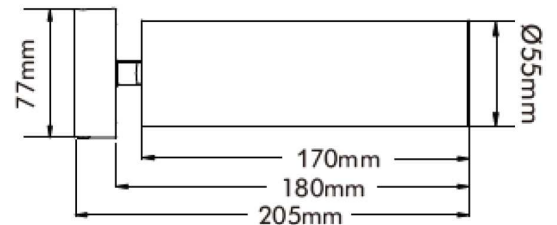

## ESSENCE 15W Adjustable Can Light

dynamic series

Efficient. Cutting Edge. Reliable

The ESSENCE Can Light is suitable for applications such as restaurants and retail spaces because of its unique flexibility in positioning the direction of the light, making it perfect for task lighting or feature lighting. With a 60° beam angle and changeable colour temperature, the ESSENCE range is perfect for a versatile environment and can set the mood in any room.

### SPECIFICATIONS

#### Material Specifications

<b>Housing</b>	Die-Cast Aluminium
<b>Finish</b>	White or Black
<b>Dimensions</b>	Head: Ø55 x 170mm(L)
<b>Dimensions</b>	Base: 77mm(L) x 205mm(H)
<b>Adjustment</b>	90° tilt, 350° rotation
<b>Mounting</b>	Surface Mount
<b>Ingress Protection</b>	IP20
<b>Warranty</b>	3 Year Replacement