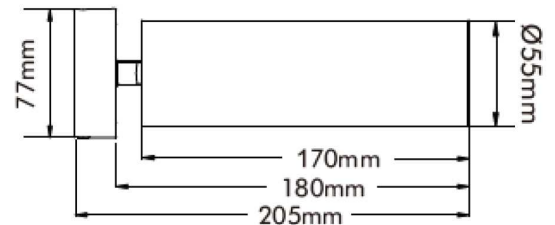

ESSENCE 15W

ESSENCE 15W Adjustable Can Light

dynamic series

Efficient. Cutting Edge. Reliable

The ESSENCE Can Light is suitable for applications such as restaurants and retail spaces because of its unique flexibility in positioning the direction of the light, making it perfect for task lighting or feature lighting. With a 60° beam angle and changeable colour temperature, the ESSENCE range is perfect for a versatile environment and can set the mood in any room.

SPECIFICATIONS

Material Specifications

Housing	Die-Cast Aluminium
Finish	White or Black
Dimensions	Head: Ø55 x 170mm(L)
Dimensions	Base: 77mm(L) x 205mm(H)
Adjustment	90° tilt, 350° rotation
Mounting	Surface Mount
Ingress Protection	IP20
Warranty	3 Year Replacement

Electrical Specifications

Power Supply	Integrated Driver, Phase-Dim
Input Voltage	200 - 240V AC
Operating Temperature (Ta)	-20°C ~ +40°C

Optic Specifications

Light Source	15W COB LED
Nominal Lumens	835-1000lm
Correlated Colour Temperature	5 CCT Switchable: (2700K/3000K/4000K/5000K/5700K)
CRI	Ra >90
Beam Angle	60°
Calculated L70 (Hours)	>48,000Hrs

VARIATIONS

LC5120W	ESSENCE 15W Adjustable Can Light, White, 60°, Phase-Dim, 5-CCT, 835-1000lm
LC5120B	ESSENCE 15W Adjustable Can Light, Black, 60°, Phase-Dim, 5-CCT, 835-1000lm